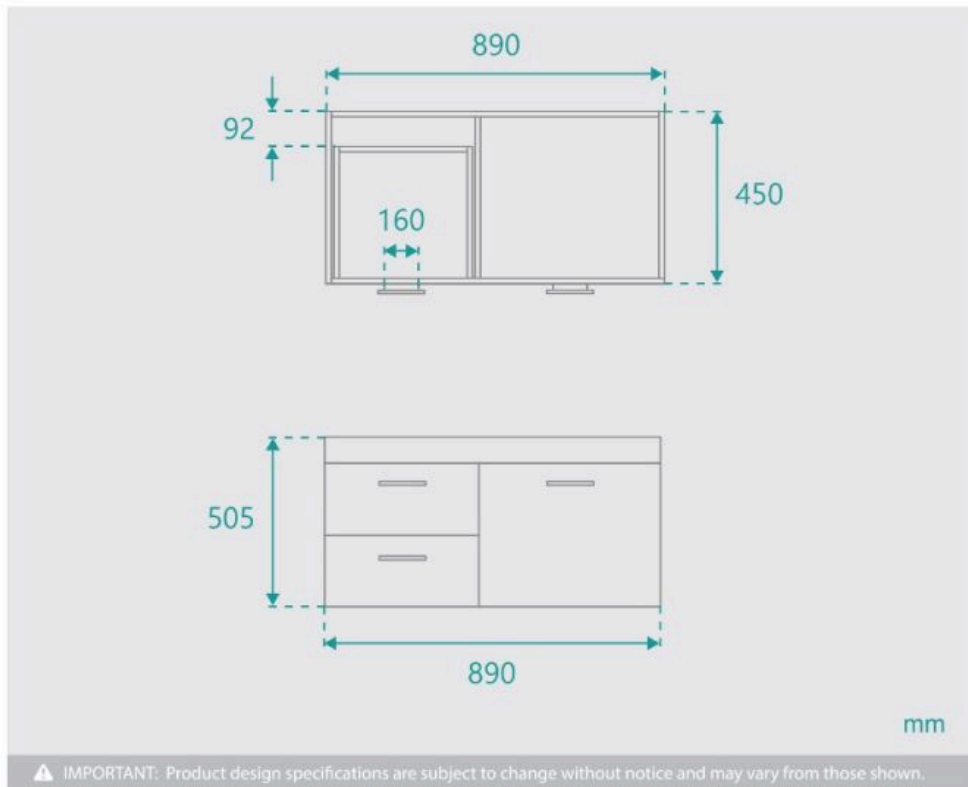

Mobella 900 Vanity

SKU#: J-2011

From **\$379**

~~\$379~~

HANDLE OPTION

BENCHTOP OPTION

BASIN OPTION

Standard Basin Size: 910mm x 460mm x 115mm

Standard Stone Size: 900mm x 460mm x 20mm*

Cabinet Size: 890mm x 450mm x 505mm

Cabinet Finish: White High Gloss

Basin & Top: Ceramic

Overflow Outlet: Yes

Stone Top Standard 20mm: White Pepper, Midnight Black, Concrete Grey, Venato Bianco

Handle: Stainless Steel Rounded

Configuration: One door and two drawers

Warranty: 2 Year Product Warranty

The Mobella range is an elegant and balanced wall hung design, the ceramic basin and top has a pronounced recessed bowl to allow for maximum bench space for all things bathroom. Featuring sleek stainless steel handles, one soft close door and two soft closing drawers.

Tap and waste fittings shown in the photos are for illustration purposes only and are sold separately, add them to your order to complete your look.

**Please note that stone and timber samples may differ from the actual product due to natural variations and batch differences. Colours displayed online may appear different due to screen settings. Standard stone and timber benchtops are supplied without holes, allowing for installation flexibility. Custom stone benchtop orders will be dispatched within 15 business days. For ceramic products, specifications must allow +/- 10 mm tolerance for manufacturing variance, it is recommended to use measurements of the actual product received.*