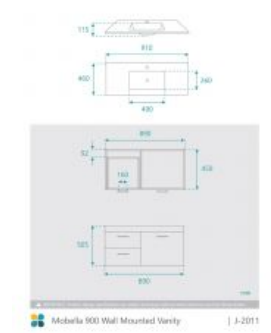

Mobella 900 Vanity

SKU#: J-2011

From **\$379**

~~\$379~~

HANDLE OPTION

BENCHTOP OPTION

BASIN OPTION

Standard Basin Size: 910mm x 460mm x 115mm

Standard Stone Size: 900mm x 460mm x 20mm*

Cabinet Size: 890mm x 450mm x 505mm

Cabinet Finish: White High Gloss

Basin & Top: Ceramic

Overflow Outlet: Yes

Stone Top Standard 20mm: White Pepper, Midnight Black, Concrete Grey, Venato Bianco

Tap and waste fittings shown in the photos are for illustration purposes only and are sold separately, add them to your order to complete your look.

**Please note that stone and timber samples may differ from the actual product due to natural variations and batch differences. Colours displayed online may appear different due to screen settings. Standard stone and timber benchtops are supplied without holes, allowing for installation flexibility. Custom stone benchtop orders will be dispatched within 15 business days. For ceramic products, specifications must allow +/- 10 mm tolerance for manufacturing variance, it is recommended to use measurements of the actual product received.*