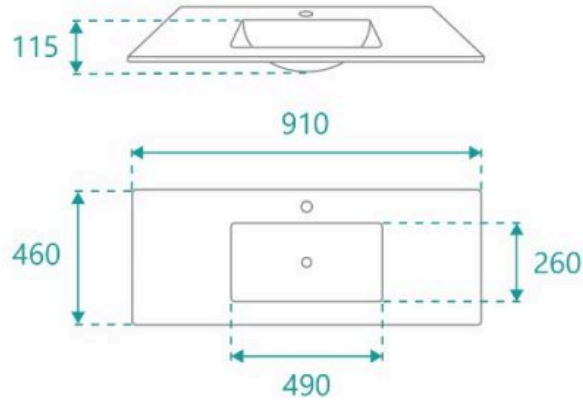

Standard Stone Size: 900mm x 460mm x 20mm*

Cabinet Size: 890mm x 450mm x 505mm

Cabinet Finish: White High Gloss

Basin & Top: Ceramic

Overflow Outlet: Yes

Stone Top Standard 20mm: White Pepper, Midnight Black, Concrete Grey, Venato Bianco

Handle: Stainless Steel Rounded

Configuration: One door and two drawers

Warranty: 2 Year Product Warranty

The Mobella range is an elegant and balanced wall hung design, the ceramic basin and top has a pronounced recessed bowl to allow for maximum bench space for all things bathroom. Featuring sleek stainless steel handles, one soft close door and two soft closing drawers.

Tap and waste fittings shown in the photos are for illustration purposes only and are sold separately, add them to your order to complete your look.

**Please note that stone and timber samples may differ from the actual product due to natural variations and batch differences. Colours displayed online may appear different due to screen settings. Standard stone and timber benchtops are supplied without holes, allowing for installation flexibility. Custom stone benchtop orders will be dispatched within 15 business days. For ceramic products, specifications must allow +/- 10 mm tolerance for manufacturing variance, it is recommended to use measurements of the actual product received.*