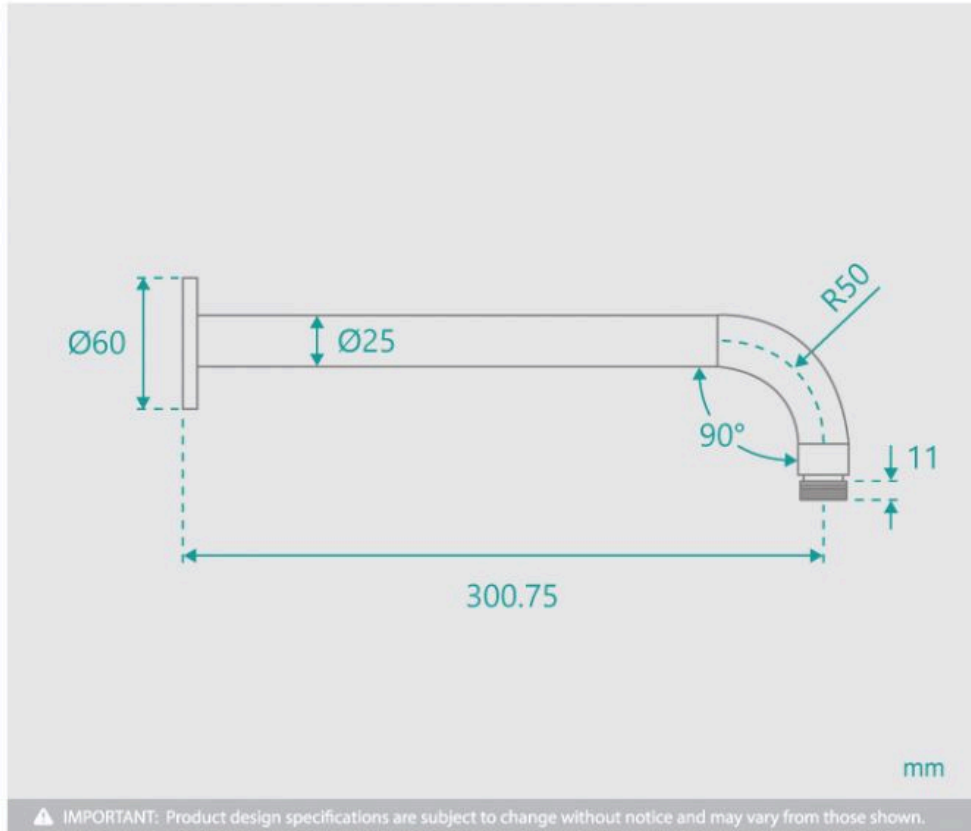

Tiffany Shower Arm Black

| S-2043