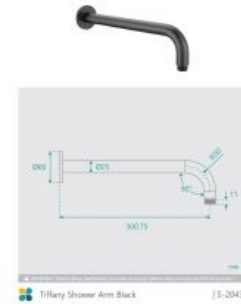

BLACKOUT SALE

Tiffany Round Curved Shower Wall Arm Black

SKU#: S-2043

\$68

~~\$85~~

Arm Length/Reach: 300.75mm
Arm Backplate Diameter: 60mm
Construction: Brass
Finish: Matte Black
Accreditation: AU Standard
Warranty: 7 Year Product Warranty

The Tiffany shower arm can be coupled with any of our fantastic shower heads to create your own look. Now available in a matte black finish, this arm adds a contemporary element to your design.

View our store to find a matching shower head, or vanity unit, mirror, basin or tap for your bathroom and save on combined delivery.