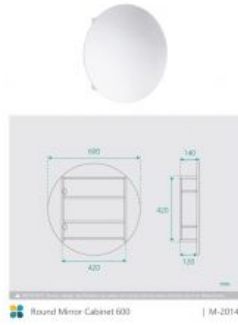

## Round Mirror Cabinet 600

SKU#: M-2014

**\$231.20**

~~\$289~~

Mirror Size: 600mm x 20mm x 600mm

Cabinet Size: 420mm x 120mm x 420mm

Installed Size: 600mm x 140mm x 600mm

Mirror: Corrosion Free

Doors: Soft Closing Mirror Doors

Colour: White High Gloss

Construction: Glass, MDF (pencil edge mirror), Fixing Screws Provided

Feature: Adjustable Shelves

Warranty: 2 Year Product Warranty

This 600mm cabinet is modern and contemporary, designed to suit all bathrooms. Unit is constructed and will require wall mounting. Due to the round design, the unit cannot be recessed into the wall.

View our store to find a vanity unit for your bathroom and save on combined delivery.

 Round Mirror Cabinet 600

| M-2014