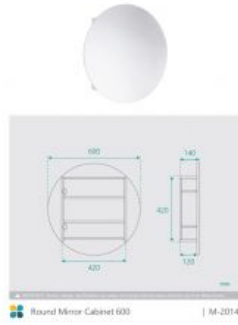

Round Mirror Cabinet 600

SKU#: M-2014

\$231.20

~~\$289~~

Mirror Size: 600mm x 20mm x 600mm

Cabinet Size: 420mm x 120mm x 420mm

Installed Size: 600mm x 140mm x 600mm

Mirror: Corrosion Free

Doors: Soft Closing Mirror Doors

Colour: White High Gloss

Construction: Glass, MDF (pencil edge mirror), Fixing Screws Provided

Feature: Adjustable Shelves

Warranty: 2 Year Product Warranty

This 600mm cabinet is modern and contemporary, designed to suit all bathrooms. Unit is constructed and will require wall mounting. Due to the round design, the unit cannot be recessed into the wall.

View our store to find a vanity unit for your bathroom and save on combined delivery.

 Round Mirror Cabinet 600

| M-2014