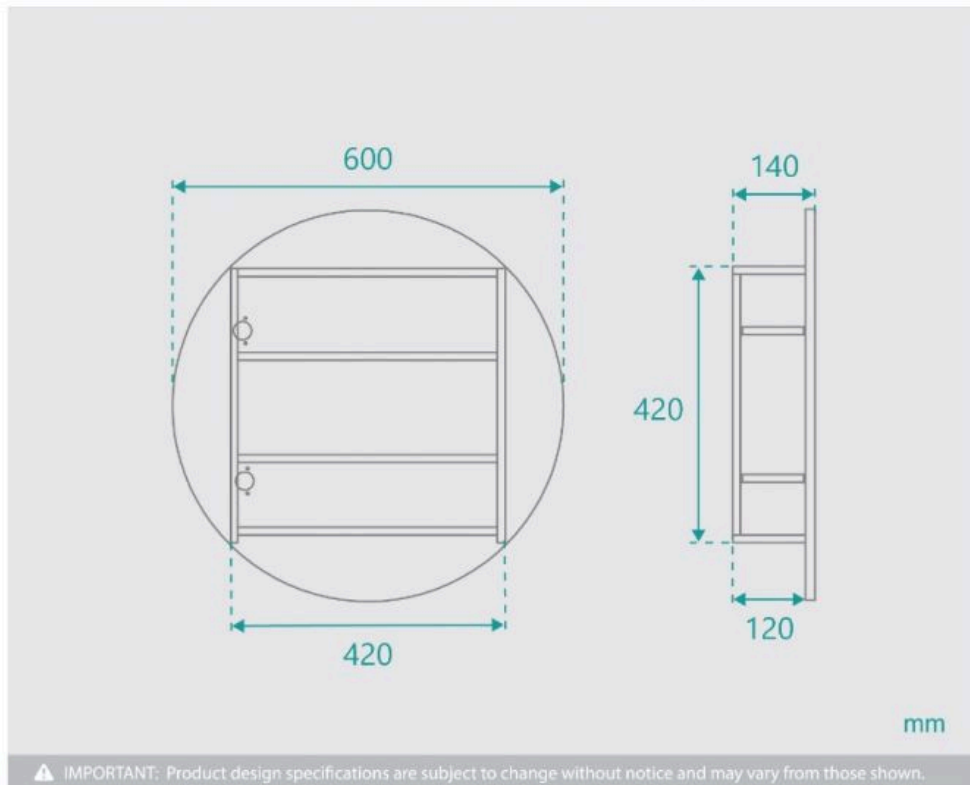

Round Mirror Cabinet 600

| M-2014