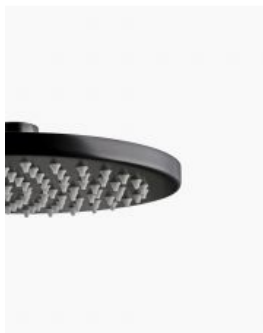

Vivian Round Shower Head Black

SKU#: S-2014

\$93.60

~~\$117~~

Shower Head Diameter: 200mm

Head Height: 13mm

Total Head Height: 57mm

Construction: Brass

Finish: Matte Black

Accreditation: AU Standard, WELS 9L/min 3 Star and Watermark

WELS Registration: S15002

Warranty: 7 Year Product Warranty

The Vivian shower head is made with brass providing you with an elegant even flow. Shower in style with the beautiful Vivian shower head in a matte black.

View our store to find a matching arm or vanity unit, mirror, basin or tap for your bathroom and save on combined delivery.

See listing image for measurement specification.

Vivian Shower Head Black

| S-2014