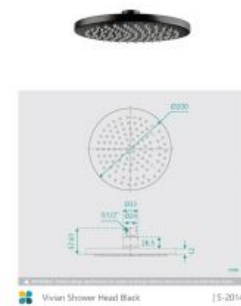

Vivian Round Shower Head Black

SKU#: S-2014

\$93.60

~~\$117~~

Shower Head Diameter: 200mm

Head Height: 13mm

Total Head Height: 57mm

Construction: Brass

Finish: Matte Black

Accreditation: AU Standard, WELS 9L/min 3 Star and Watermark

WELS Registration: S15002

Warranty: 7 Year Product Warranty

The Vivian shower head is made with brass providing you with an elegant even flow. Shower in style with the beautiful Vivian shower head in a matte black.

View our store to find a matching arm or vanity unit, mirror, basin or tap for your bathroom and save on combined delivery.

See listing image for measurement specification.

Vivian Shower Head Black

| S-2014