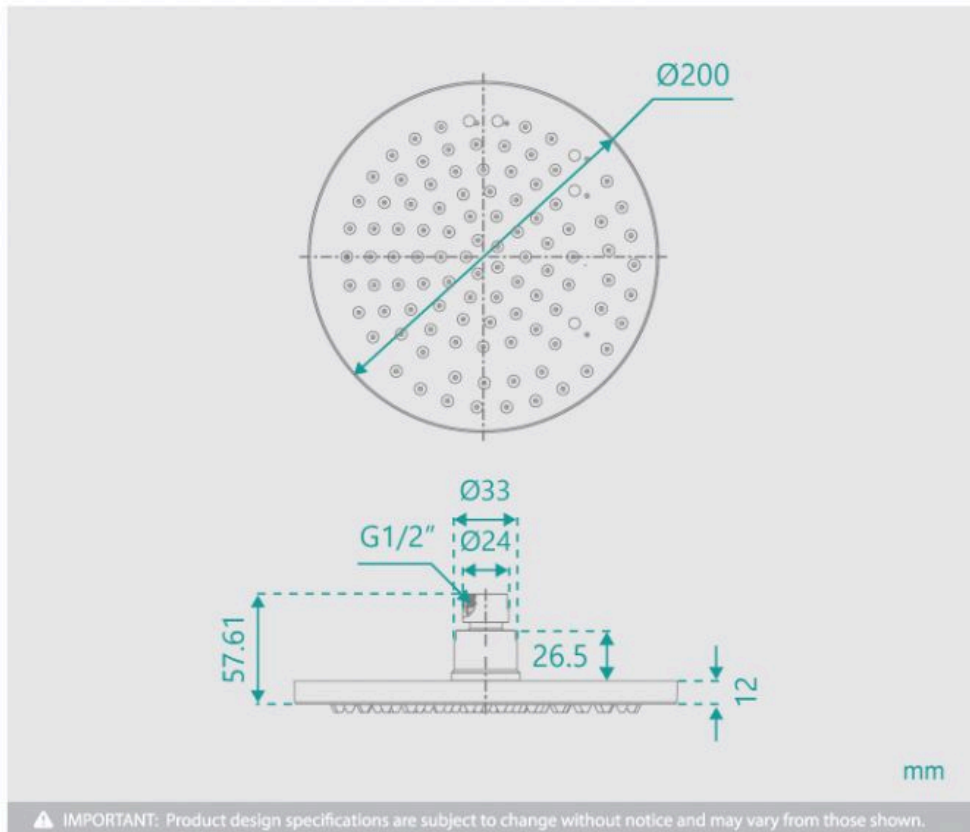

Vivian Round Shower Head Black

SKU#: S-2014

\$93.60

~~\$117~~

Shower Head Diameter: 200mm

Head Height: 13mm

Total Head Height: 57mm

Construction: Brass

Finish: Matte Black

Accreditation: AU Standard, WELS 9L/min 3 Star and Watermark

WELS Registration: S15002

Warranty: 7 Year Product Warranty

The Vivian shower head is made with brass providing you with an elegant even flow. Shower in style with the beautiful Vivian shower head in a matte black.

View our store to find a matching arm or vanity unit, mirror, basin or tap for your bathroom and save on combined delivery.

See listing image for measurement specification.

Vivian Shower Head Black

| S-2014