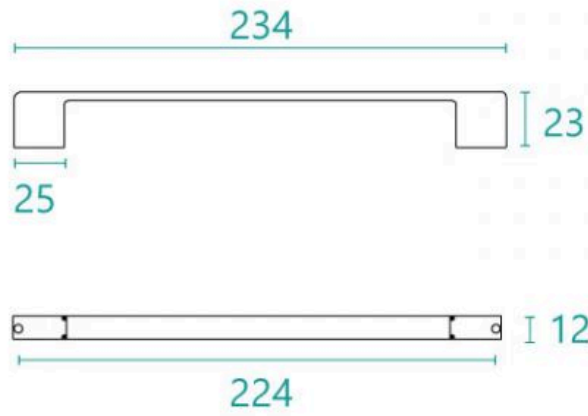

## Handle Curved 234 Black

SKU#: HD-8007

**\$11.96**

~~\$14.95~~

Handle Length: 234mm

Handle Width: 23mm

Handle Height: 12mm

Hole Spacing: 224mm

Suits vanities: Omega, Kudos & Hudson.

See image specifications for details.

### [Vanities](#), [Vanity Handles](#), [Accessories](#), [Vanity Accessories](#)

⚠ IMPORTANT: Product design specifications are subject to change without notice and may vary from those shown.

Handle Curved 234mm Black