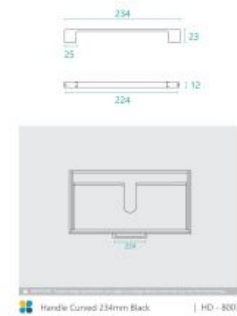

## Handle Curved 234 Black

SKU#: HD-8007

**\$11.96**

~~\$14.95~~

Handle Length: 234mm

Handle Width: 23mm

Handle Height: 12mm

Hole Spacing: 224mm

### [Vanities](#), [Vanity Handles](#), [Accessories](#), [Vanity Accessories](#)

⚠ IMPORTANT: Product design specifications are subject to change without notice and may vary from those shown.

Handle Curved 234mm Black