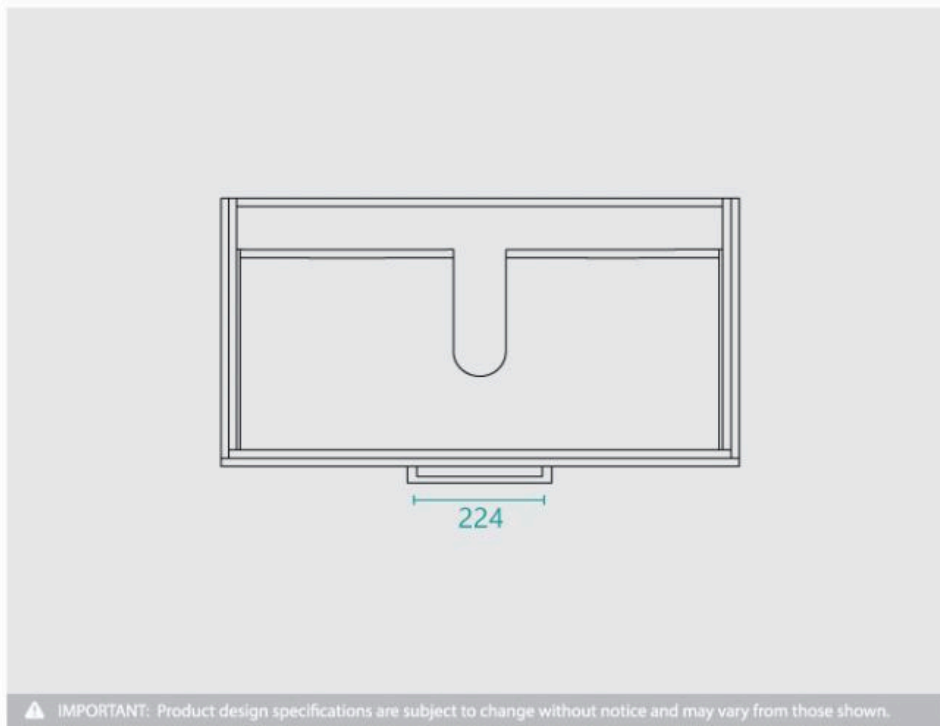

⚠ IMPORTANT: Product design specifications are subject to change without notice and may vary from those shown.

Handle Curved 234mm Black

| HD - 8007