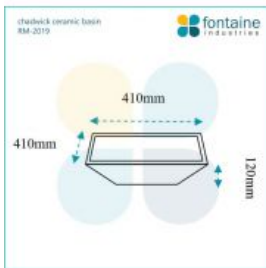

*Please note that stone and timber samples may differ from the actual product due to natural variations and batch differences. Colours displayed online may appear different due to screen settings. Standard stone and timber benchtops are supplied without holes, allowing for installation flexibility. Custom stone benchtop orders will be dispatched within 15 business days.

Vanities, 900mm Vanities, White, Wall Mounted Vanities, Gloss, Mid Year Sale