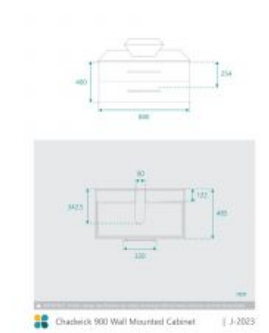

*Please note that stone and timber samples may differ from the actual product due to natural variations and batch differences. Colours displayed online may appear different due to screen settings. Standard stone and timber benchtops are supplied without holes, allowing for installation flexibility. Custom stone benchtop orders will be dispatched within 15 business days.

Vanities, 900mm Vanities, White, Wall Mounted Vanities, Gloss, Mid Year Sale