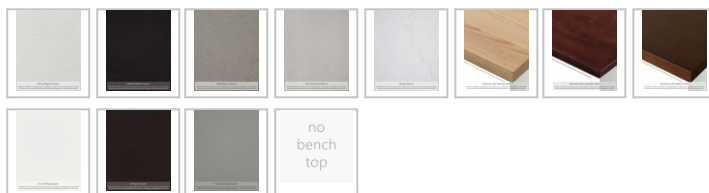

### HANDLE OPTION

### BASIN OPTION

Standard Basin Size: 410mm x 410mm x 120mm\*

Standard Stone Size: 900mm x 500mm x 20mm\*

Cabinet Size: 880mm x 485mm x 400mm

Cabinet Finish: White High Gloss

Stone Top Standard 20mm: White Pepper, Midnight Black, Concrete Grey, Venato Bianco