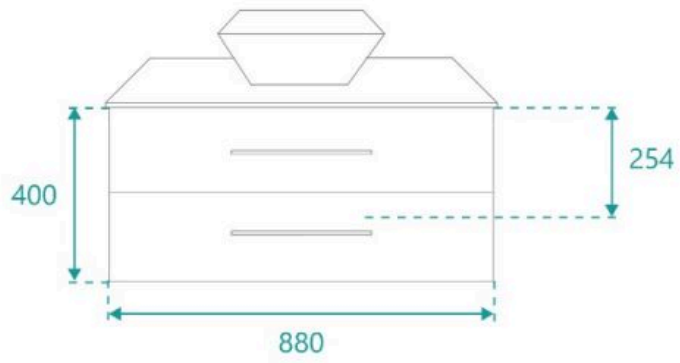

⚠ IMPORTANT: Product design specifications are subject to change without notice and may vary from those shown.

Chadwick 900 Wall Mounted Cabinet

| J-2023