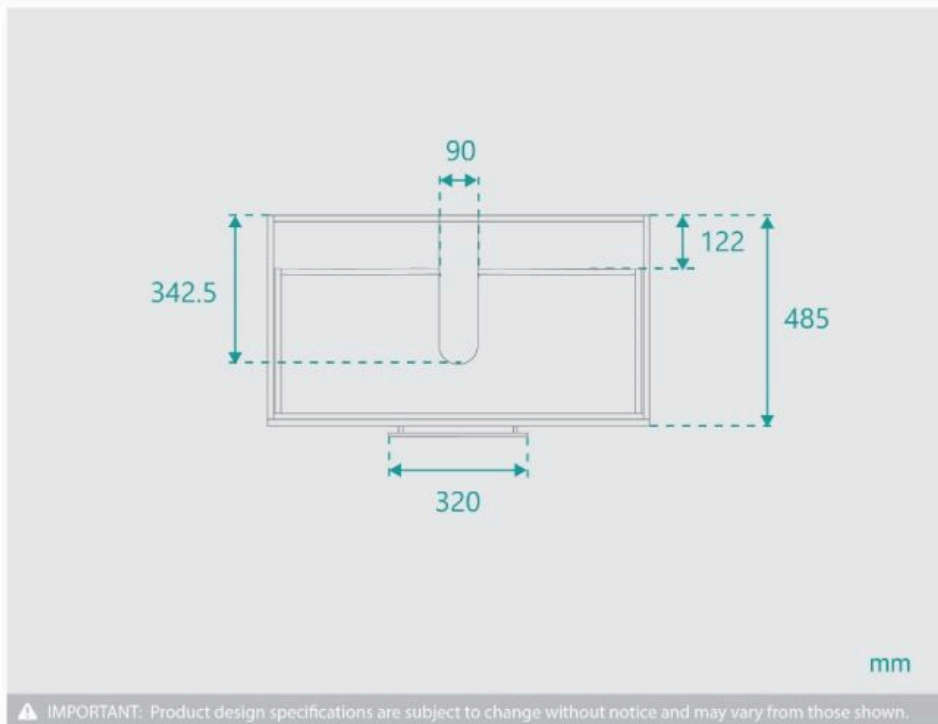

⚠ IMPORTANT: Product design specifications are subject to change without notice and may vary from those shown.

Chadwick 900 Wall Mounted Cabinet

| J-2023