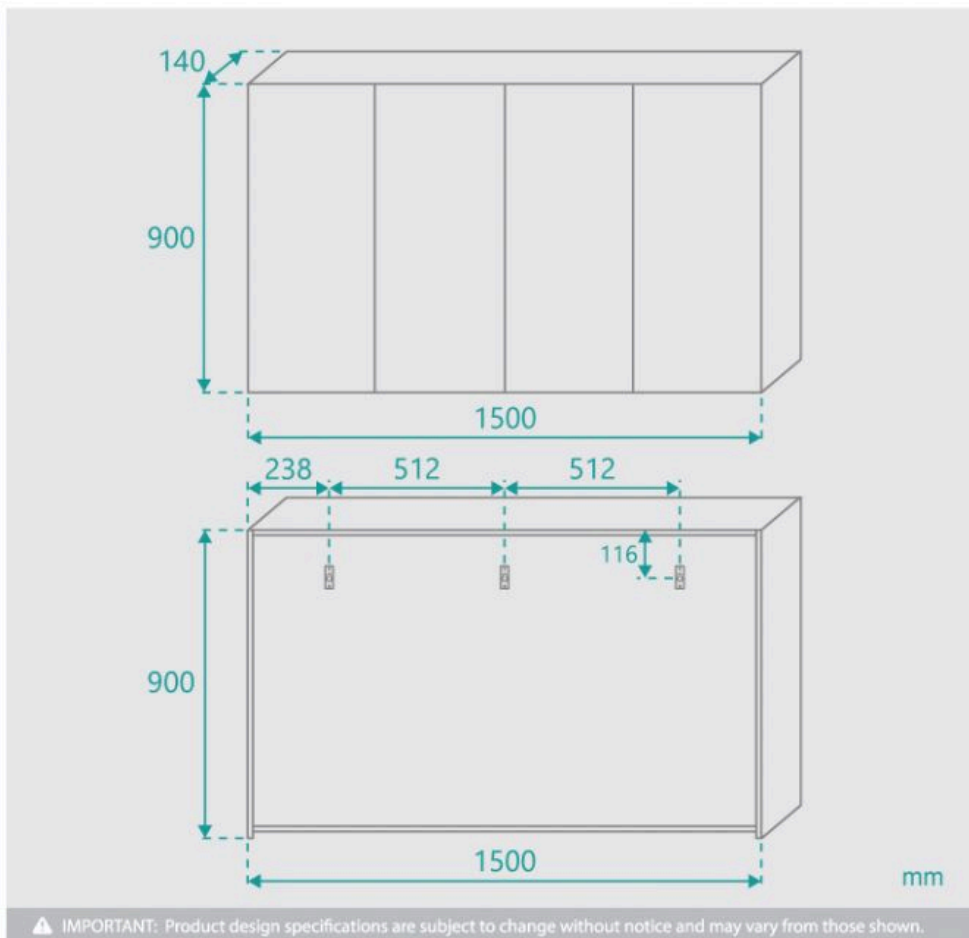

Mirror Cabinet 1500x900

SKU#: M-2012

\$383.20

~~479~~

Installed Size: 1500mm x 140mm x 900mm

Mirror: Corrosion Free

Doors: Soft Closing Mirror Doors

Colour: White High Gloss

Construction: Glass, MDF (pencil edge mirror), Fixing Screws Provided

Feature: Adjustable Shelves

Warranty: 2 Year Product Warranty

Our mirror cabinets are modern and streamlined, designed to suit all bathrooms. This grand size will embody class and luxuriousness in your space. Unit is constructed and will require wall mounting, alternatively this unit can be recessed into the wall.

View our store to find a vanity unit for your bathroom and save on combined delivery.

Mirror Cabinet 1500x900

| M-2012