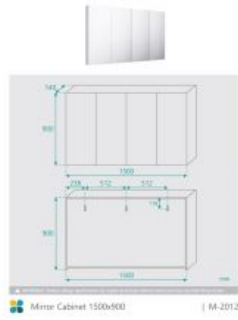

Mirror Cabinet 1500x900

SKU#: M-2012

\$383.20

~~479~~

Installed Size: 1500mm x 140mm x 900mm

Mirror: Corrosion Free

Doors: Soft Closing Mirror Doors

Colour: White High Gloss

Construction: Glass, MDF (pencil edge mirror), Fixing Screws Provided

Feature: Adjustable Shelves

Warranty: 2 Year Product Warranty

Our mirror cabinets are modern and streamlined, designed to suit all bathrooms. This grand size will embody class and luxuriousness in your space. Unit is constructed and will require wall mounting, alternatively this unit can be recessed into the wall.

View our store to find a vanity unit for your bathroom and save on combined delivery.

Mirror Cabinet 1500x900

| M-2012