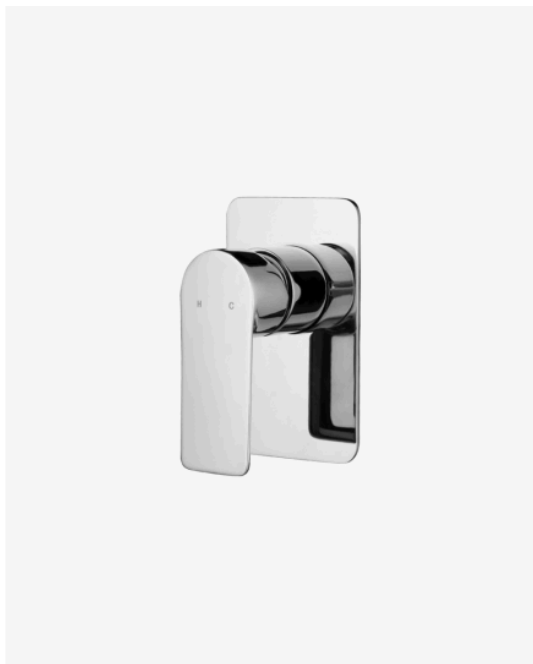

Lyndon Wall Mixer

SKU#: S-3024

\$89

Backplate: 135mm x 80mm

Construction: Brass

Finish: Chrome Finish

Accreditation: AU Standard & Watermark

Warranty: 7 Year Product Warranty

This mixer will bring a hotel quality to your bathroom. The Lyndon range of tapware is the perfect balance of strength and delicacy. Formed with an artistic stature, its striking design is pleasing to the eye. Nor square nor round, its form is an excellent choice for creating a rich design aesthetic.