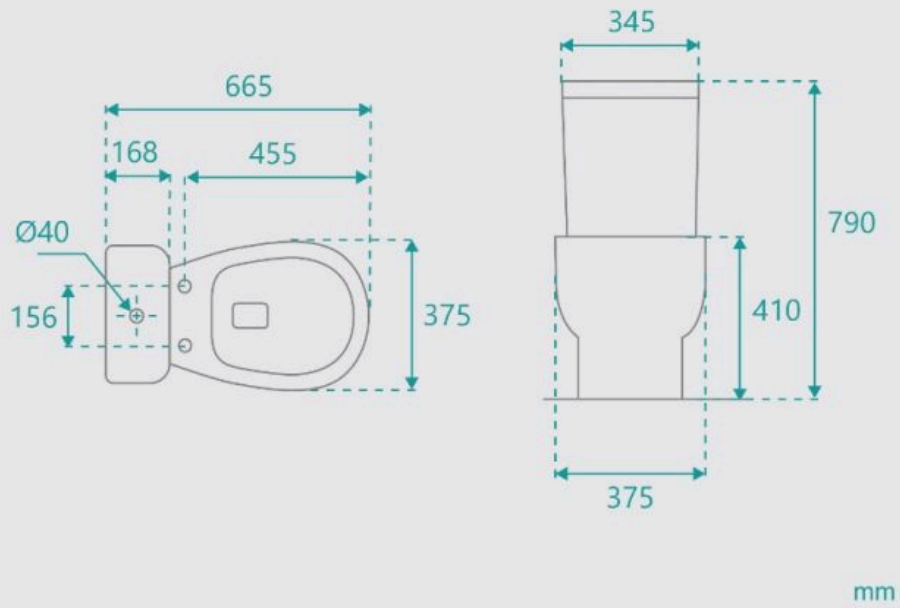

## Rina Toilet Suite

SKU#: TP-1011 / TP-1012

From **\$199**

TRAP

Length: 665mm

Width: 345mm

Height: 790mm

Seat & Lid: Superior Hardened & Soft Closing

Flush: R&T (bottom inlet), Dual flush button - 4.5 Lt per flush, 3 Lt per half flush

Accreditation: AU Standard, Watermark, WELS 4 Star rated

WELS Registration: L03694

Warranty: 2 Year Product Warranty\*

The Rina Toilet Suite is a modern builders range toilet suite that is great value and comfortable to use. The design of the Rina is both rounded and wider than most which provides greater ease and access from standing up and sitting down.

P Trap - 180mm

S Trap - 150mm

See image specifications for further details

**\*\*Please ensure to purchase suitable trap configuration for your installation.**

⚠ IMPORTANT: Product design specifications are subject to change without notice and may vary from those shown.