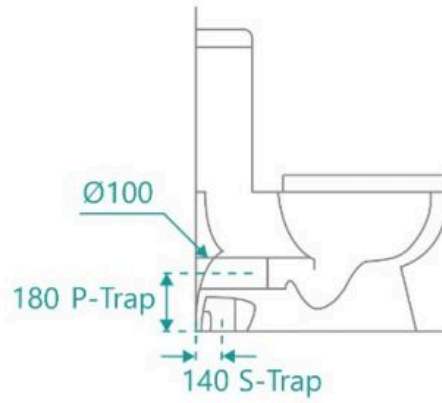

Flush: R&T (bottom inlet), Dual flush button - 4.5 Lt per flush, 3 Lt per half flush

Accreditation: AU Standard, Watermark, WELS 4 Star rated

WELS Registration: L03694

Warranty: 2 Year Product Warranty\*

The Rina Toilet Suite is a modern builders range toilet suite that is great value and comfortable to use. The design of the Rina is both rounded and wider than most which provides greater ease and access from standing up and sitting down.

P Trap - 180mm

S Trap - 150mm

See image specifications for further details

**\*\*Please ensure to purchase suitable trap configuration for your installation.**

⚠ IMPORTANT: Product design specifications are subject to change without notice and may vary from those shown.