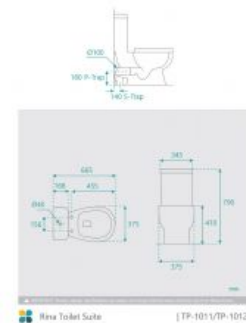

## Rina Toilet Suite

SKU#: TP-1011 / TP-1012

From **\$199**

TRAP

Length: 665mm

Width: 345mm

Height: 790mm

Seat & Lid: Superior Hardened & Soft Closing

Flush: R&T (bottom inlet), Dual flush button - 4.5 Lt per flush, 3 Lt per half flush

Accreditation: AU Standard, Watermark, WELS 4 Star rated

WELS Registration: L03694

Warranty: 2 Year Product Warranty\*

P Trap - 180mm

S Trap - 150mm

See image specifications for further details

**\*\*Please ensure to purchase suitable trap configuration for your installation.**

⚠ IMPORTANT: Product design specifications are subject to change without notice and may vary from those shown.