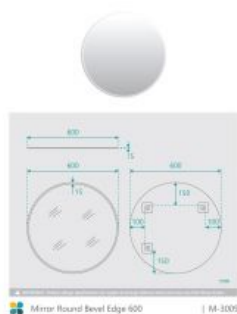

Round Mirror Bevel Edge 600

SKU#: M-3009

\$87.20

~~\$109~~

Installed Size: 600mm x 600mm

Edge: Bevelled

Mirror: Corrosion Free

Installation: Mounting plates (included)

Construction Size: Glass (pencil edge mirror) Includes alloy mounting plate

Warranty: 5 Year Product Warranty

Add elegance to your spaces with our humble 600mm bevelled round mirror. The bevel edge adds a traditional element whilst embracing a contemporary design.

View our store to find a vanity unit for your bathroom and save on combined delivery.

Mirror Round Bevel Edge 600

| M-3009