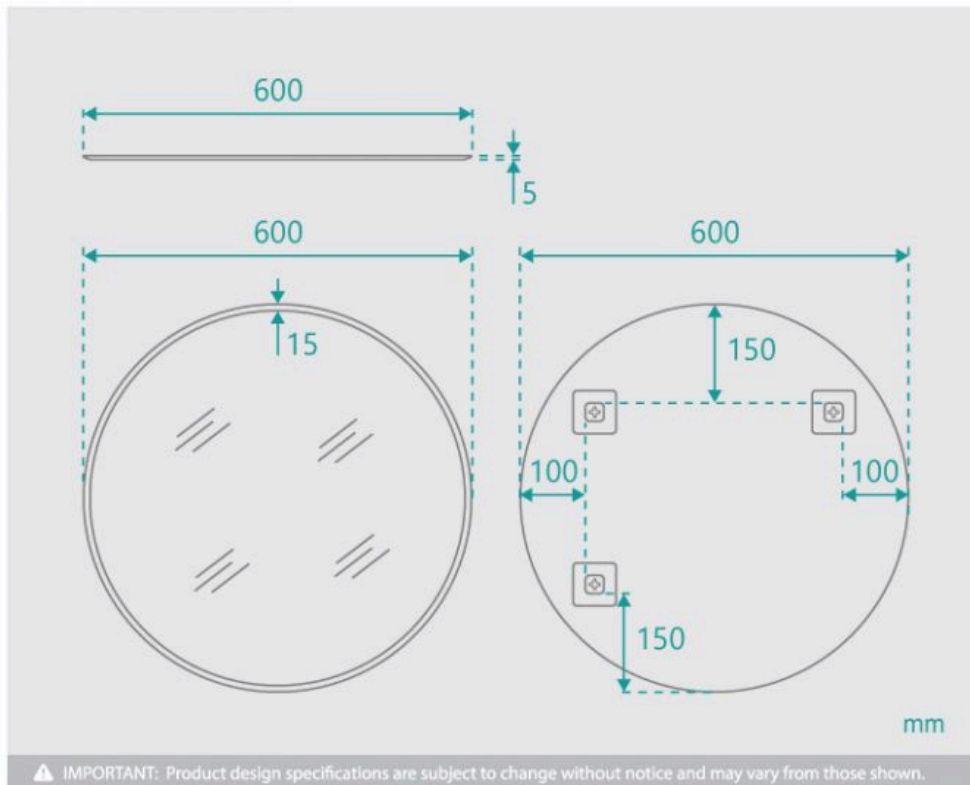

Round Mirror Bevel Edge 600

SKU#: M-3009

\$87.20

~~\$109~~

Installed Size: 600mm x 600mm

Edge: Bevelled

Mirror: Corrosion Free

Installation: Mounting plates (included)

Construction Size: Glass (pencil edge mirror) Includes alloy mounting plate

Warranty: 5 Year Product Warranty

Add elegance to your spaces with our humble 600mm bevelled round mirror. The bevel edge adds a traditional element whilst embracing a contemporary design.

View our store to find a vanity unit for your bathroom and save on combined delivery.

Mirror Round Bevel Edge 600

| M-3009