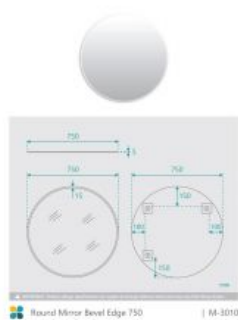

Round Mirror Bevel Edge 750

SKU#: M-3010

\$149

Installed Size: 750mm x 750mm

Edge: Bevelled

Mirror: Corrosion Free

Installation: Mounting plates (included)

Construction Size: Glass (bevelled edge mirror) Includes alloy mounting plate

Warranty: 5 Year Product Warranty

Add a sleek elegance to your spaces with the 750mm round mirror. With its bevelled edge, it embraces traditional style with a contemporary touch.

View our store to find a vanity unit for your bathroom and save on combined delivery.

Round Mirror Bevel Edge 750

| M-3010