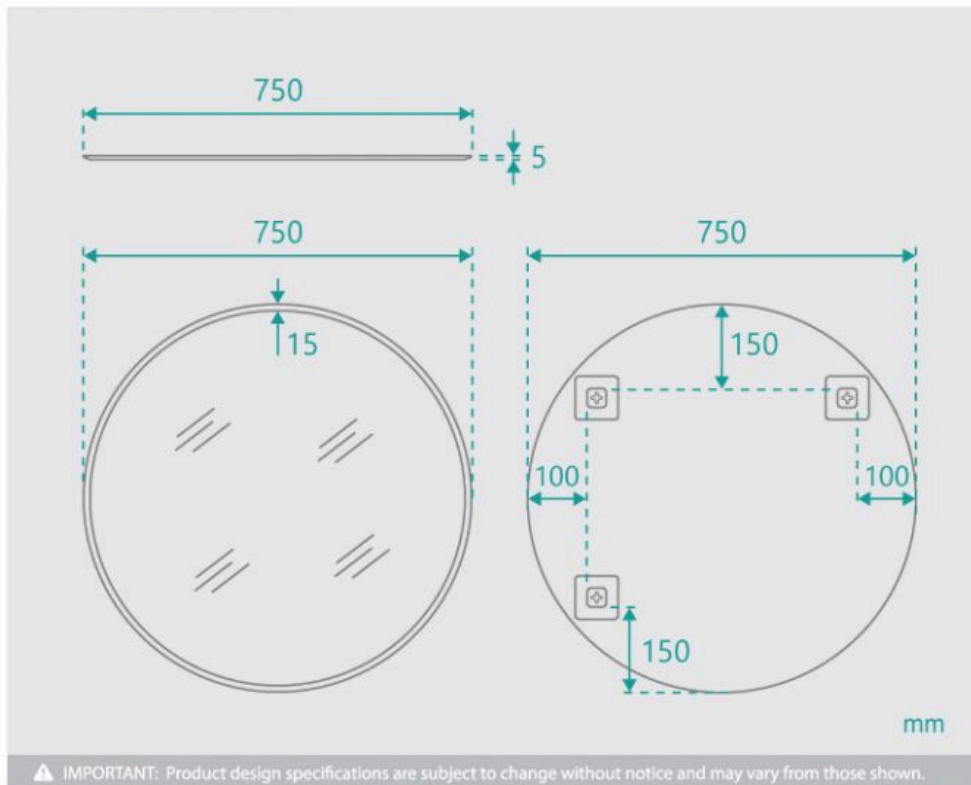

Round Mirror Bevel Edge 750

SKU#: M-3010

\$119.20

~~149~~

Installed Size: 750mm x 750mm

Edge: Bevelled

Mirror: Corrosion Free

Installation: Mounting plates (included)

Construction Size: Glass (pencil edge mirror) Includes alloy mounting plate

Warranty: 5 Year Product Warranty

Add a sleek elegance to your spaces with the 750mm round mirror. With its bevelled edge, it embraces traditional style with a contemporary touch.

View our store to find a vanity unit for your bathroom and save on combined delivery.

Round Mirror Bevel Edge 750

| M-3010