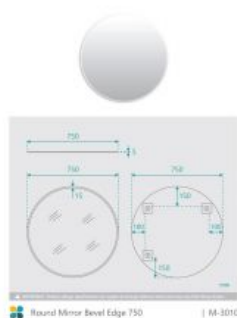

Round Mirror Bevel Edge 750

SKU#: M-3010

\$119.20

~~149~~

Installed Size: 750mm x 750mm

Edge: Bevelled

Mirror: Corrosion Free

Installation: Mounting plates (included)

Construction Size: Glass (pencil edge mirror) Includes alloy mounting plate

Warranty: 5 Year Product Warranty

Add a sleek elegance to your spaces with the 750mm round mirror. With its bevelled edge, it embraces traditional style with a contemporary touch.

View our store to find a vanity unit for your bathroom and save on combined delivery.

Round Mirror Bevel Edge 750

| M-3010