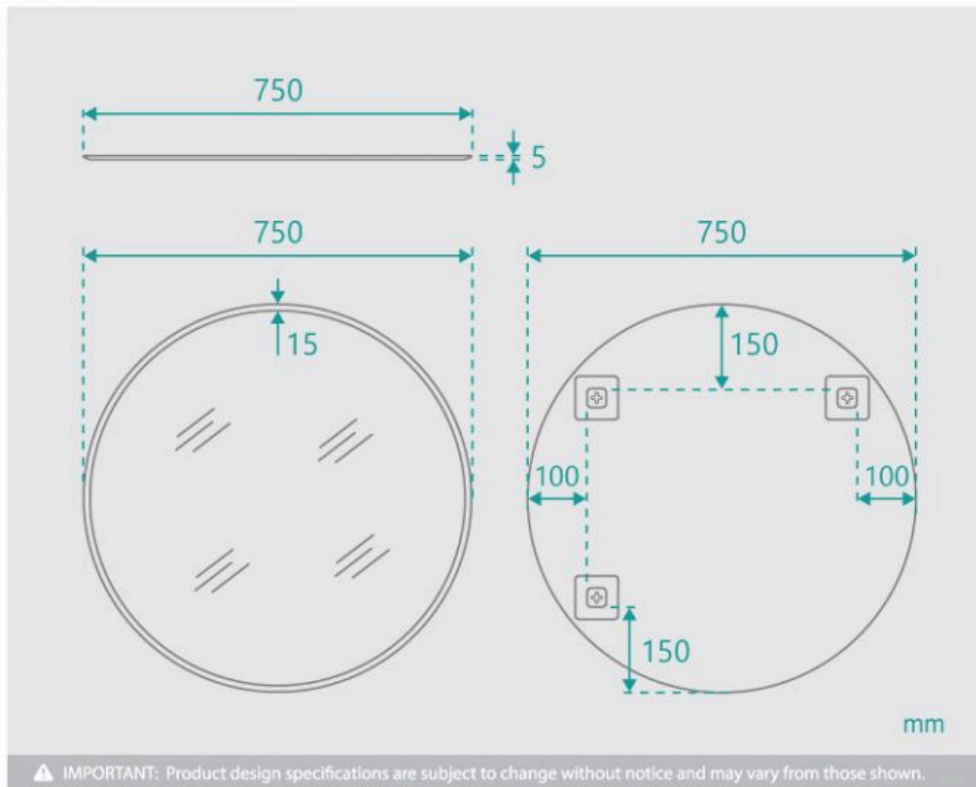

Round Mirror Bevel Edge 750

SKU#: M-3010

\$149

Installed Size: 750mm x 750mm

Edge: Bevelled

Mirror: Corrosion Free

Installation: Mounting plates (included)

Construction Size: Glass (bevelled edge mirror) Includes alloy mounting plate

Warranty: 5 Year Product Warranty

Add a sleek elegance to your spaces with the 750mm round mirror. With its bevelled edge, it embraces traditional style with a contemporary touch.

View our store to find a vanity unit for your bathroom and save on combined delivery.

Round Mirror Bevel Edge 750

| M-3010