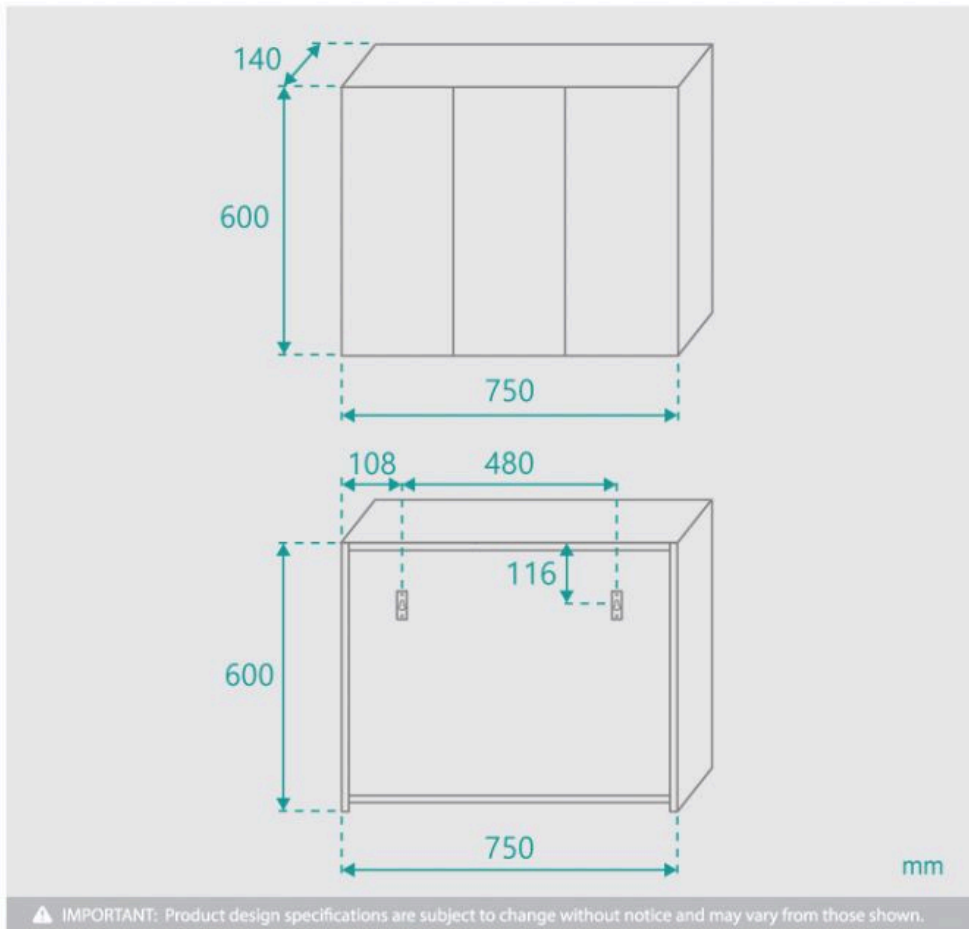

## Mirror Cabinet 750x600

SKU#: M-2002

**\$119.20**

~~149~~

Installed Size: 750mm x 140mm x 600mm

Mirror: Corrosion Free

Doors: Soft Closing Mirror Doors

Colour: White High Gloss

Construction: Glass, MDF (pencil edge mirror), Fixing Screws Provided

Feature: Adjustable Shelves

Warranty: 2 Year Product Warranty

Our mirror cabinets are modern and streamlined, designed to suit all bathrooms.

Unit is constructed and will require wall mounting, alternatively this unit can be recessed into the wall.

View our store to find a vanity unit for your bathroom and save on combined delivery.

Mirror Cabinet 750