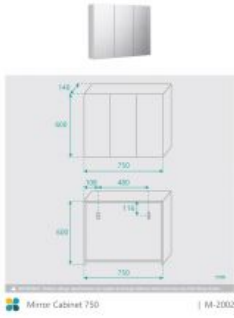

## Mirror Cabinet 750x600

SKU#: M-2002

**\$119.20**

~~149~~

Installed Size: 750mm x 140mm x 600mm

Mirror: Corrosion Free

Doors: Soft Closing Mirror Doors

Colour: White High Gloss

Construction: Glass, MDF (pencil edge mirror), Fixing Screws Provided

Feature: Adjustable Shelves

Warranty: 2 Year Product Warranty

Our mirror cabinets are modern and streamlined, designed to suit all bathrooms.

Unit is constructed and will require wall mounting, alternatively this unit can be recessed into the wall.

View our store to find a vanity unit for your bathroom and save on combined delivery.

Mirror Cabinet 750