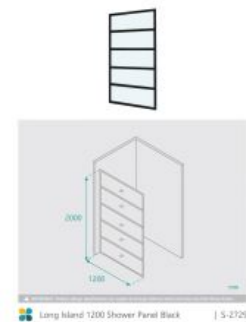

Long Island 1200 Grid Shower Panel Black

SKU#: S-2729

\$699

To Suit: Installation without a shower base
Actual Size: 1200x2000mm
Glass Thickness: 6mm Toughened Glass
Screen Placement: As seen on picture or inverted
Hardware: Matte Black Stainless Steel Channel
Frame: Frameless
Certification: AS2208 Certificate
Warranty: 7 Year Product Warranty

The Long Island shower panel is an excellent alternative for the bathroom, this glass screen is provided with a channel to give your bathroom the minimal streamlined modern look. The stunning black hardware will add a contemporary element to your bathroom space and elevate the zone. The Long Island shower panel will be an easy to clean and a modern addition to your bathroom also giving the 5 star hotel feeling in your own home also at an affordable price. The screen panel provides you with a clear and ultra modern look. Made from 6mm toughened glass your shower not only has a clean finish, but is a good alternative to installing a complete enclosure. Adjustable support bar included - optional to use in installation for extra support.

Shower fittings shown in the photos are for illustration purposes only and are sold separately, add them to your order to complete your look.

Long Island 1200 Shower Panel Black

| S-2729