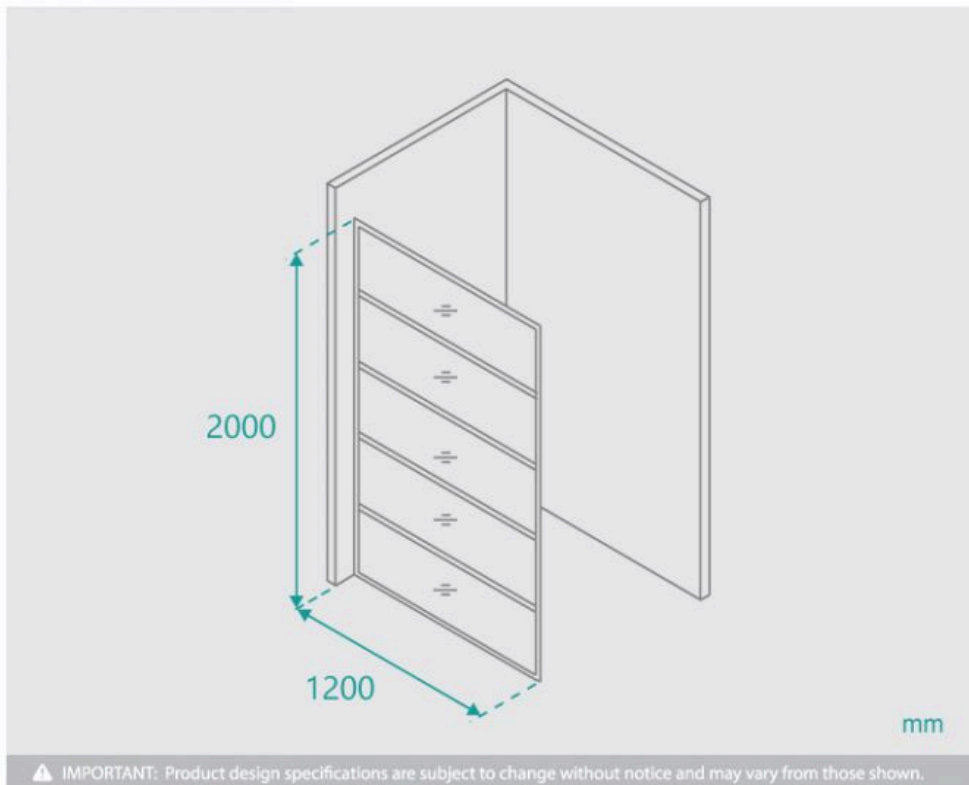

Long Island 1200 Grid Shower Panel Black

SKU#: S-2729

\$699

To Suit: Installation without a shower base
Actual Size: 1200x2000mm
Glass Thickness: 6mm Toughened Glass
Screen Placement: As seen on picture or inverted
Hardware: Matte Black Stainless Steel Channel
Frame: Frameless
Certification: AS2208 Certificate
Warranty: 7 Year Product Warranty

The Long Island shower panel is an excellent alternative for the bathroom, this glass screen is provided with a channel to give your bathroom the minimal streamlined modern look. The stunning black hardware will add a contemporary element to your bathroom space and elevate the zone. The Long Island shower panel will be an easy to clean and a modern addition to your bathroom also giving the 5 star hotel feeling in your own home also at an affordable price. The screen panel provides you with a clear and ultra modern look. Made from 6mm toughened glass your shower not only has a clean finish, but is a good alternative to installing a complete enclosure. Adjustable support bar included - optional to use in installation for extra support.

Shower fittings shown in the photos are for illustration purposes only and are sold separately, add them to your order to complete your look.

Long Island 1200 Shower Panel Black

| S-2729