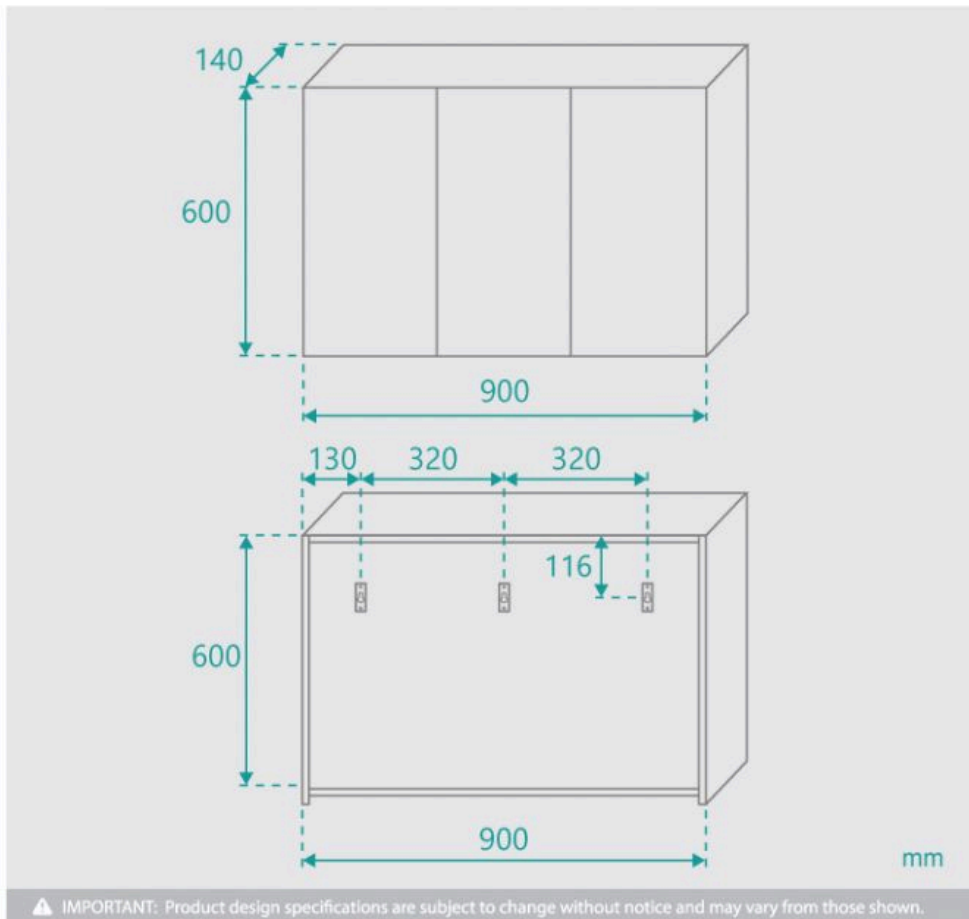

Mirror Cabinet 900x600

SKU#: M-2003

\$127.20

~~\$159~~

Installed Size: 900mm x 140mm x 600mm

Mirror: Corrosion Free

Doors: Soft Closing Mirror Doors

Colour: White High Gloss

Construction: Glass, MDF (pencil edge mirror), Fixing Screws Provided

Feature: Adjustable Shelves

Warranty: 2 Year Product Warranty

Our mirror cabinets are modern and streamlined, designed to suit all bathrooms.

Unit is constructed and will require wall mounting, alternatively this unit can be recessed into the wall.

View our store to find a vanity unit for your bathroom and save on combined delivery.

Mirror Cabinet 900