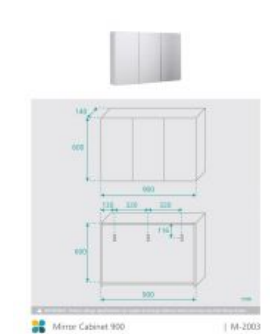

Mirror Cabinet 900x600

SKU#: M-2003

\$127.20

~~\$159~~

Installed Size: 900mm x 140mm x 600mm

Mirror: Corrosion Free

Doors: Soft Closing Mirror Doors

Colour: White High Gloss

Construction: Glass, MDF (pencil edge mirror), Fixing Screws Provided

Feature: Adjustable Shelves

Warranty: 2 Year Product Warranty

Our mirror cabinets are modern and streamlined, designed to suit all bathrooms.

Unit is constructed and will require wall mounting, alternatively this unit can be recessed into the wall.

View our store to find a vanity unit for your bathroom and save on combined delivery.

Mirror Cabinet 900