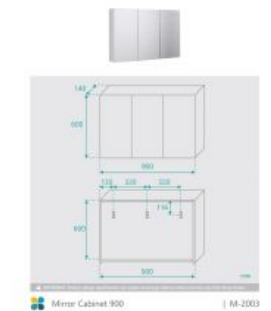

Mirror Cabinet 900x600

SKU#: M-2003

\$127.20

~~\$159~~

Installed Size: 900mm x 140mm x 600mm

Mirror: Corrosion Free

Doors: Soft Closing Mirror Doors

Colour: White High Gloss

Construction: Glass, MDF (pencil edge mirror), Fixing Screws Provided

Feature: Adjustable Shelves

Warranty: 2 Year Product Warranty

Our mirror cabinets are modern and streamlined, designed to suit all bathrooms.

Unit is constructed and will require wall mounting, alternatively this unit can be recessed into the wall.

View our store to find a vanity unit for your bathroom and save on combined delivery.

Mirror Cabinet 900