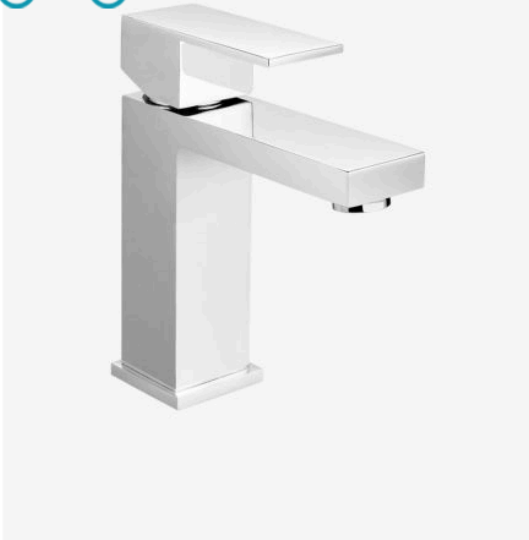

## Sebastian Basin Mixer Tap

**BLACKOUT  
SALE**

SKU#: F-1001

**\$95.20**

~~\$119~~

Total Height: 174mm

Spout Height: 115mm

Spout Length/Reach: 150mm

Construction: Brass

Finish: Chrome Finish

Cartridge: 35mm Ceramic

Accreditation: AU Standard, WELS 5L/Min 5 Star and Watermark

WELS Registration: T16781

Warranty: 7 Year Product Warranty

This thick, proportionate and very pleasing, modern mixer will compliment almost any style basin or vanity. View our store to find a vanity unit, basin, mirror, basin or shower fixture for your bathroom and save on combined delivery.