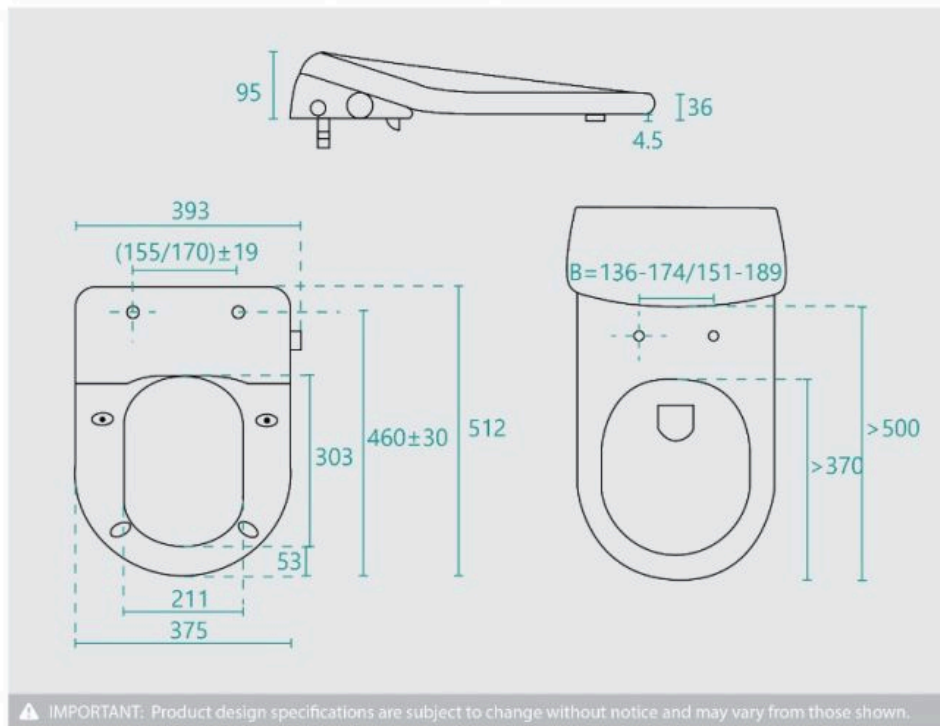

Smart Bidet Toilet Seat

| TL-1001