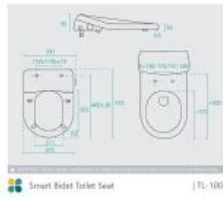

Smart Bidet Toilet Seat

SKU#: TL-1001

\$389.35

~~\$599~~

Length: 512mm

Width: 393mm

Height: 95mm

Specifications: Voltage 120V/220V, Wattage 900W, IP Rating IPX4, with backflow prevention device

The nozzle built into the seat allows for sufficient self cleaning and self hygiene to clean and dry at your convenience.

Toilet pan fittings shown in the photos are for illustration purposes only and are sold separately. Add them to your order to complete your look!

Please note that this toilet seat will need an additional water and power outlet to function which will require the work of a registered plumber and electrician.

See image specification for details.

Installation size: A=425±30 B-155±19

Suits: Indiana (TS-2008) & Pasadena (TS-2013).

For more information, please see our [FAQ](#) page.

Smart Bidet Toilet Seat

| TL-1001