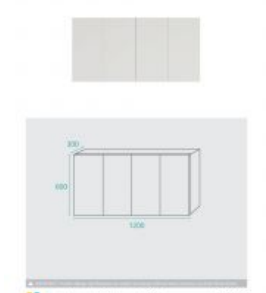

*Please note that stone samples may differ from the actual product due to natural variations and batch differences. Colours displayed online may appear different due to screen settings. Standard stone benchtops include sink cut-outs without pre-drilled tap holes, allowing for installation flexibility.

Vanities, Gloss, Laundry, Laundry Cabinets, 1200mm, Laundry Troughs, All Laundry, Laundry Cabinets

Avail Laundry Overhead 1200 | LS-2002