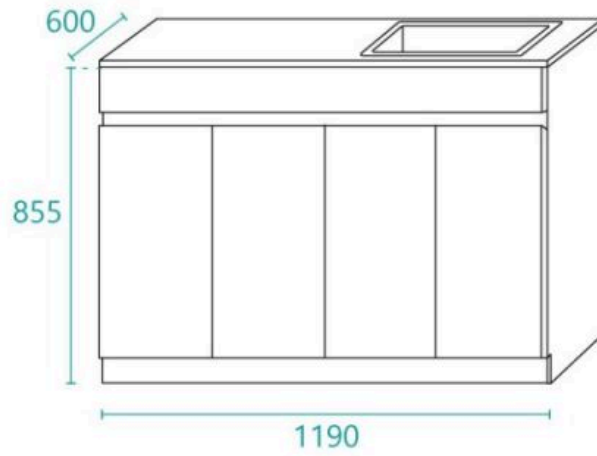

⚠ IMPORTANT: Product design specifications are subject to change without notice and may vary from those shown.

Avail Laundry Cabinet 1200

| LS-2002