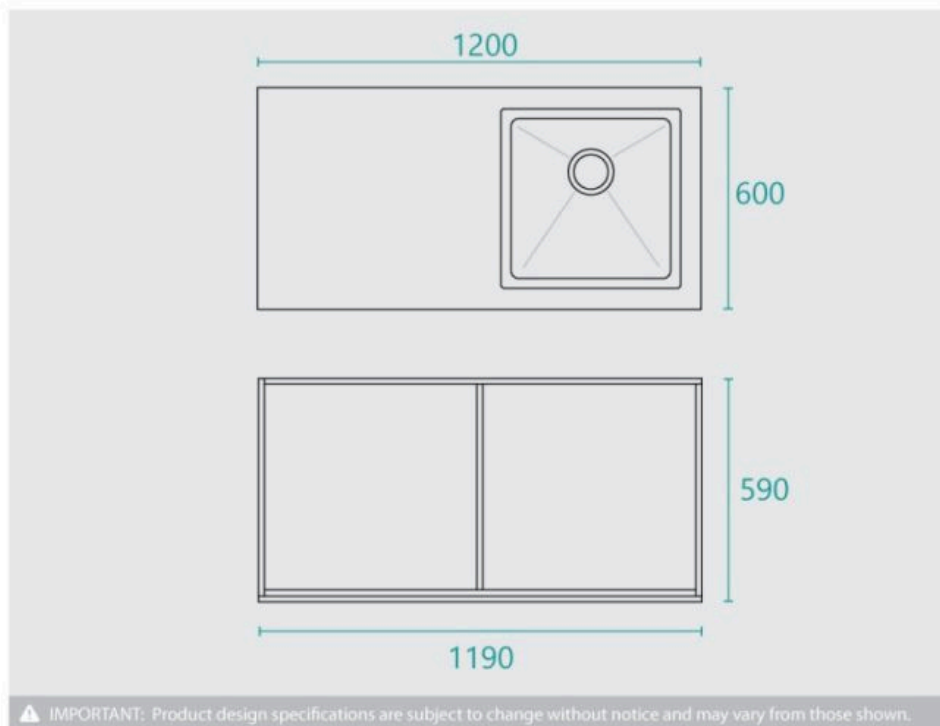

Avail Laundry Overhead 1200 | LS-2002

⚠ IMPORTANT: Product design specifications are subject to change without notice and may vary from those shown.

Avail Laundry Cabinet 1200

| LS-2002