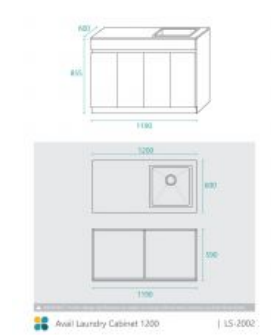

*Please note that stone samples may differ from the actual product due to natural variations and batch differences. Colours displayed online may appear different due to screen settings. Standard stone benchtops include sink cut-outs without pre-drilled tap holes, allowing for installation flexibility.

Vanities, Gloss, Laundry, Laundry Cabinets, 1200mm, Laundry Troughs, All Laundry, Laundry Cabinets

Avail Laundry Overhead 1200 | LS-2002