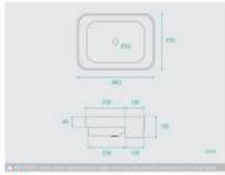

Beckham Semi Recessed Ceramic Basin

SKU#: RM-2104

From **\$119**

BENCHTOP WASTE OPTION

Basin Size: 480mm x 370mm x 130mm
 Basin Type: Semi-Recessed Basin
 Construction: Ceramic
 Finish: White High Gloss
 Overflow Outlet: No
 Waste Size: 32mm
 Warranty: 5 Year Product Warranty

The Beckham is a modern, rectangular counter basin that since its introduction has become one of our most popular styles. The semi-recessed basin style is perfect to add to your vanity cabinets, is comfortable to use and a great option for tighter spaces. Its size is proportionate for use as a proven favourite to meet the demands of the Australian buyers and would be a fantastic edition to your bathroom, ensuite or even smaller bathrooms and powder rooms.

TIP: Why not buy 2 basins and make your bathroom comfortable for you both in the morning?

Waste and tap not included but can be purchased in our store, browse and choose your full bathroom.

**Please note that for ceramic products, specifications must allow +/- 10 mm tolerance for manufacturing variance, it is recommended to use measurements of the actual product received. Colours displayed online may appear different due to screen settings.*