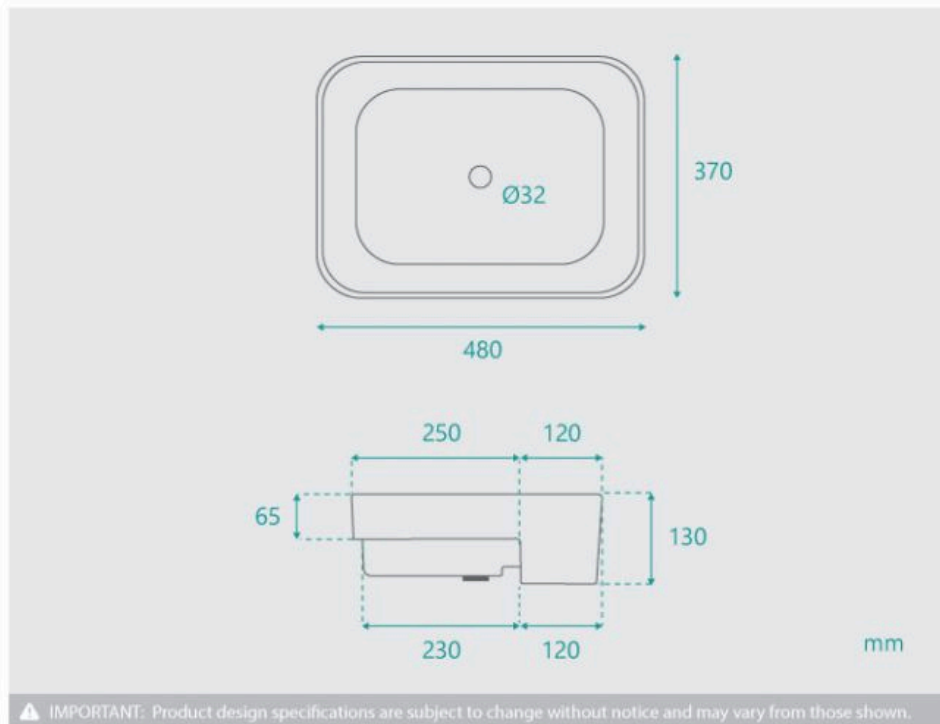

Beckham Semi Recessed Ceramic Basin | RM-2104

Beckham Semi Recessed Ceramic Basin | RM-2104