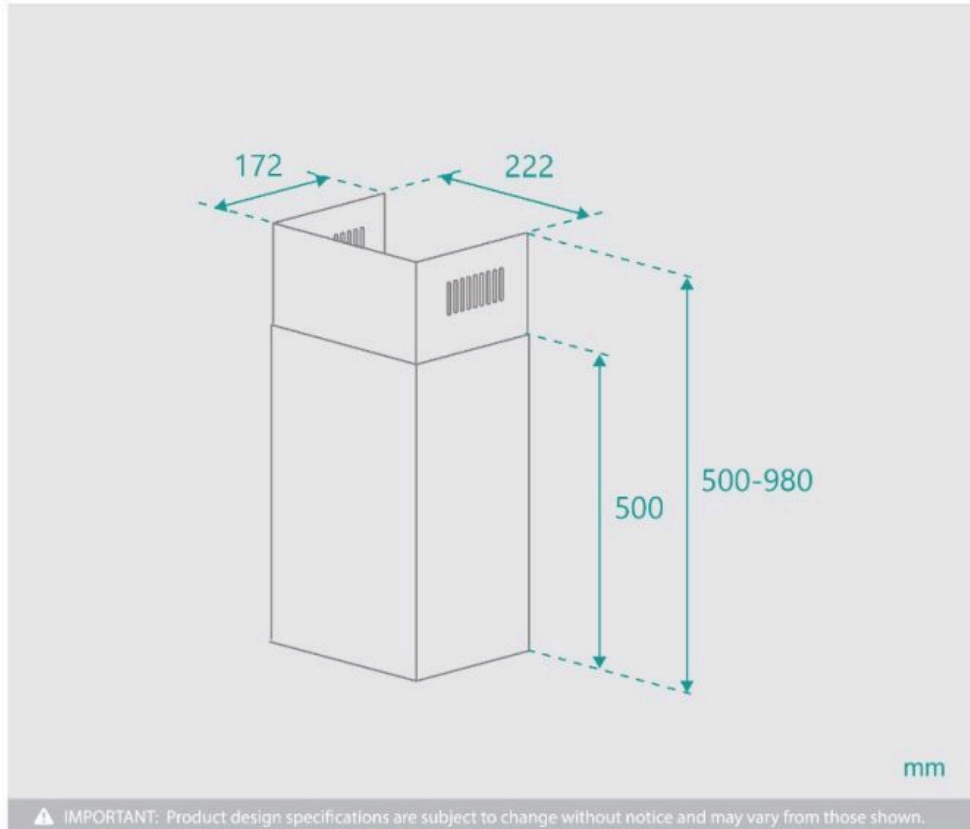

SALINI Rangehood Flue Extension Small 500-980 | SRA-3350S