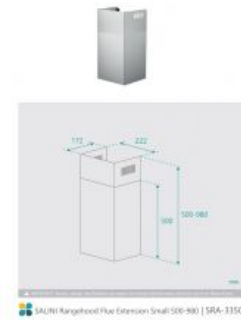

Length: 172mm
Width: 222mm
Height: 500mm to 980mm
Minimum Extension: 500mm
Maximum Extension: 980mm
Finish: Stainless Steel
Configuration: 2 Piece Extender
Suitable for: SRC-3332S & SRC-3335S
Warranty: 2 Year Product Warranty

SALINI Appliances have introduced flue extensions for their rangehood ranges. With the ability to extend your rangehood, which is particularly important if you have a taller ceiling, the chimney flue extension allows you to fill the space seamlessly.