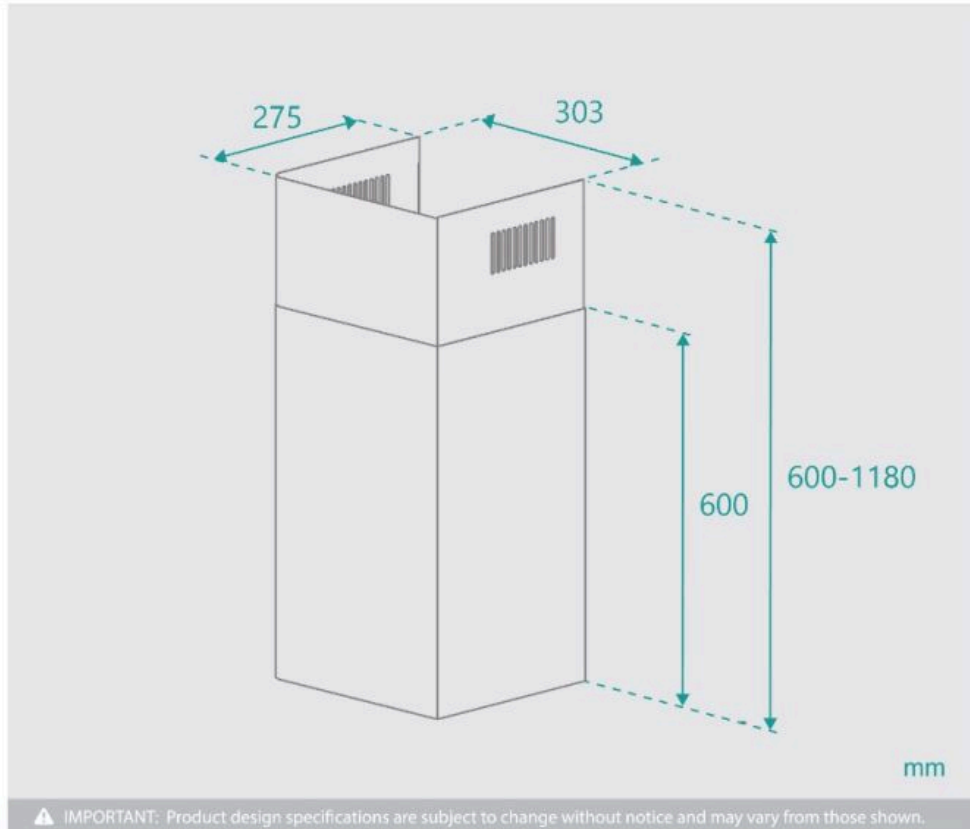

## SALINI Rangehood Flue Extension 600 - 1180mm

SKU#: SRA-3560S

**\$87.20**

~~€109~~

Length: 275mm

Width: 303mm

Height: 600mm to 1180mm

Minimum Extension: 600mm

Maximum Extension: 1180mm

Finish: Stainless Steel

Configuration: 2 Piece Extender

Suitable for: SRC-8535B, SRC-4352S & SRC-4355S

Warranty: 2 Year Product Warranty

SALINI Appliances have introduced flue extensions for their rangehood ranges. With the ability to extend your rangehood, which is particularly important if you have a taller ceiling, the chimney flue extension allows you to fill the space seamlessly.