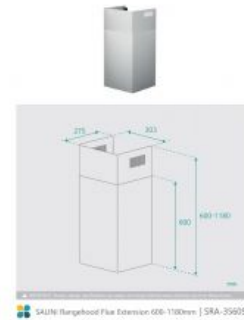

## SALINI Rangehood Flue Extension 600 - 1180mm

SKU#: SRA-3560S

**\$87.20**

~~€109~~

Length: 275mm

Width: 303mm

Height: 600mm to 1180mm

Minimum Extension: 600mm

Maximum Extension: 1180mm

Finish: Stainless Steel

Configuration: 2 Piece Extender

Suitable for: SRC-8535B, SRC-4352S & SRC-4355S

Warranty: 2 Year Product Warranty

SALINI Appliances have introduced flue extensions for their rangehood ranges. With the ability to extend your rangehood, which is particularly important if you have a taller ceiling, the chimney flue extension allows you to fill the space seamlessly.

 SALINI Rangehood Flue Extension 600-1180mm | SRA-3560S