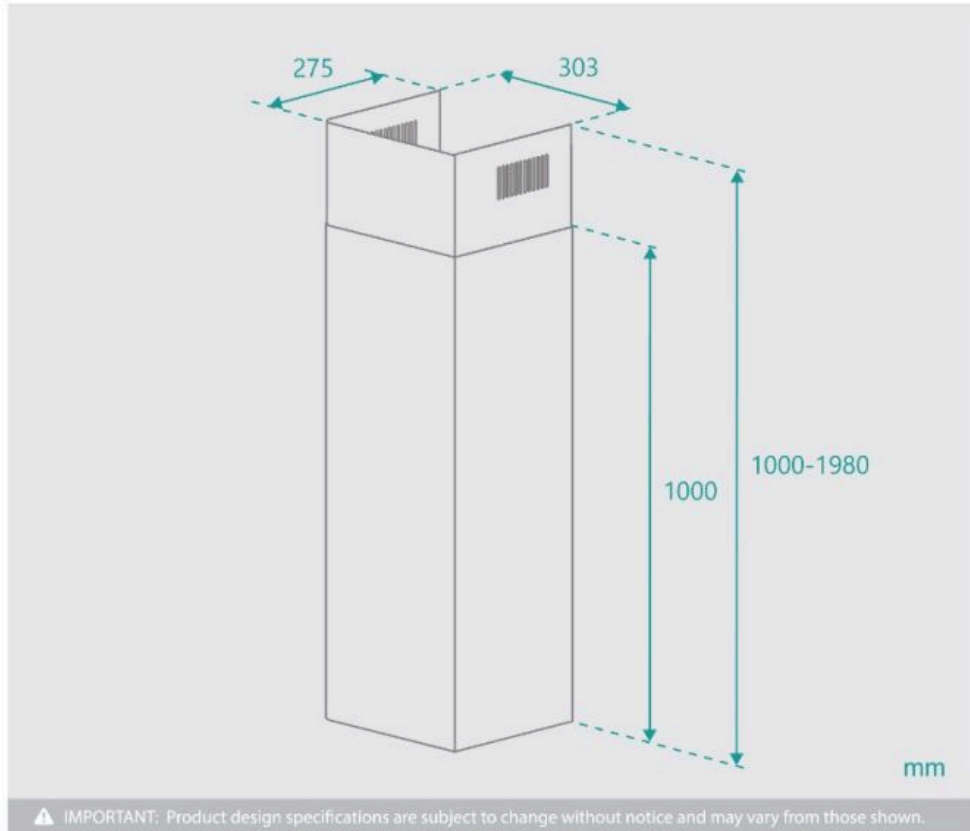

Maximum Extension: 1980mm

Finish: Stainless Steel

Configuration: 2 Piece Extender

Suitable for: SRC-8535B, SRC-4352S & SRC-4355S

Warranty: 2 Year Product Warranty

SALINI Appliances have introduced flue extensions for their rangehood ranges. With the ability to extend your rangehood, which is particularly important if you have a taller ceiling, the chimney flue extension allows you to fill the space seamlessly.