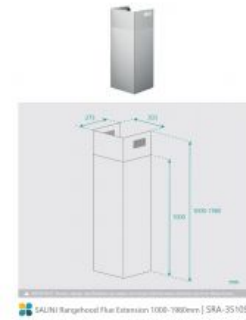

SALINI Rangehood Flue Extension 1000 - 1980mm

SKU#: SRA-3510S

\$119.20

~~€149~~

Length: 275mm

Width: 303mm

Height: 1000mm to 1980mm

Minimum Extension: 1000mm

Maximum Extension: 1980mm

Finish: Stainless Steel

Configuration: 2 Piece Extender

Suitable for: SRC-8535B, SRC-4352S & SRC-4355S

Warranty: 2 Year Product Warranty

SALINI Appliances have introduced flue extensions for their rangehood ranges. With the ability to extend your rangehood, which is particularly important if you have a taller ceiling, the chimney flue extension allows you to fill the space seamlessly.