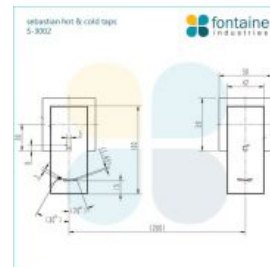

View our store to find a matching tap, vanity unit, basin, mirror, basin or shower fixture for your bathroom and save on combined delivery.

See listing image for measurement specification.

sebastian hot & cold taps
S-3002