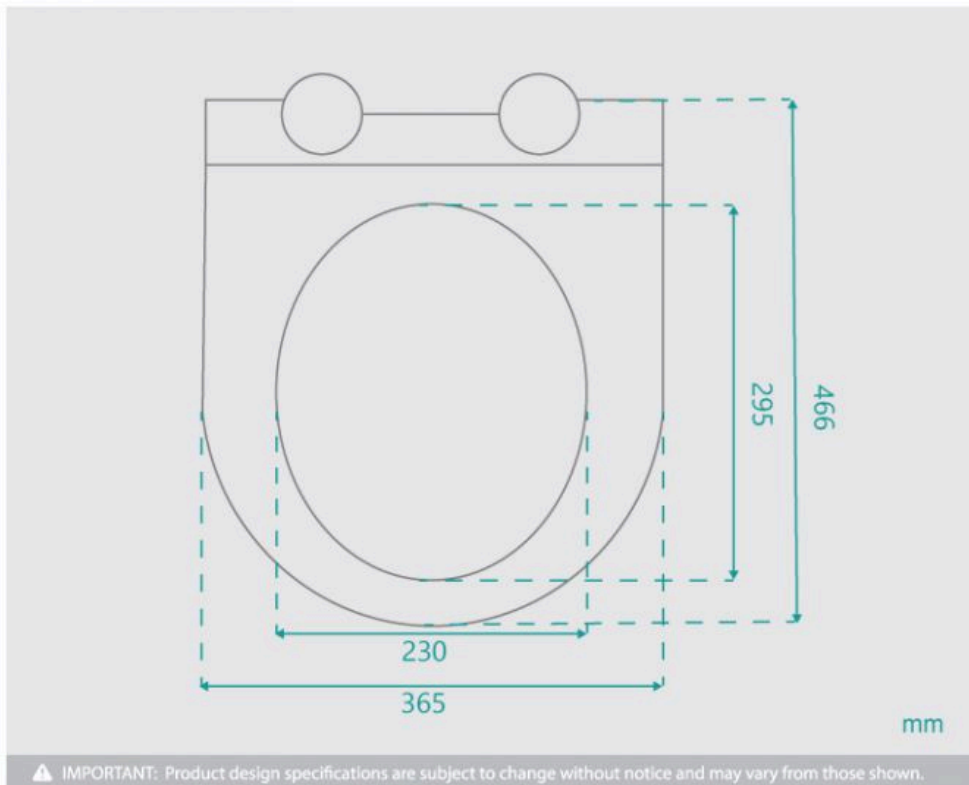

Toilet Seat PP

SKU#: SP-TOILET20

\$25.95

Length: 466mm

Width: 365mm

Fittings: Included

Seat & Lid: Soft closing, Easy Quick Release

Warranty: 3 Year Product Warranty

Our easy to install toilet seat that fits most standard sized toilet suites. This toilet seat is round in design to cater to the majority of toilets on the market and will blend seamlessly with your toilet. Perfect for toilet suites which are in perfect working condition but just need that fresh toilet seat upgrade.

Toilet Seat PP

| SP-TOILET20