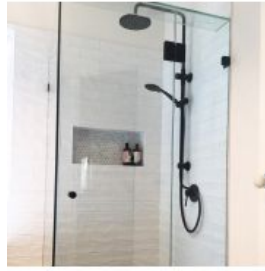

@stonecambora