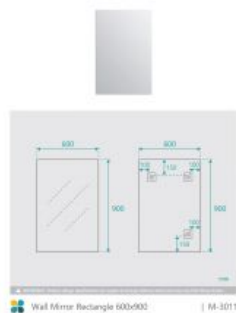

## Wall Mirror Rectangle 600x900

SKU#: M-3011

**\$87.20**

~~109~~

Installed Size: 600mm x 900mm

Mirror: Corrosion Free

Installation: Mounting plates (included)

Construction Size: Glass (pencil edge mirror) Includes alloy mounting plate

Wall Mirror Rectangle 600x900

| M-3011