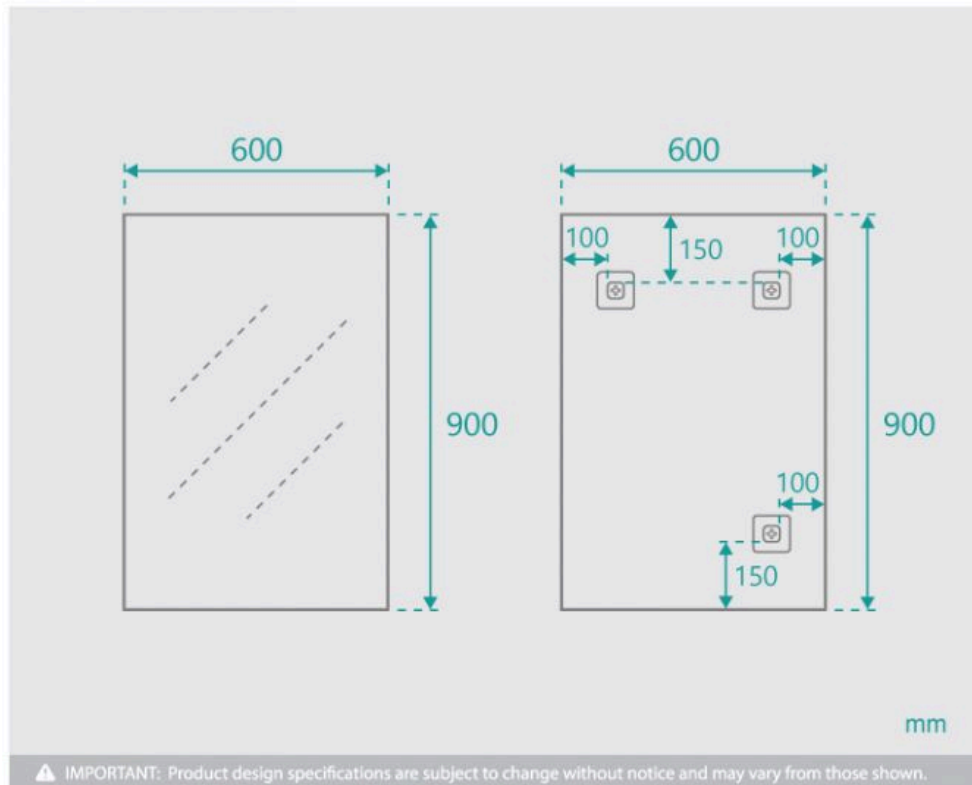

## Wall Mirror Rectangle 600x900

SKU#: M-3011

**\$87.20**

~~109~~

Installed Size: 600mm x 900mm

Mirror: Corrosion Free

Installation: Mounting plates (included)

Construction Size: Glass (pencil edge mirror) Includes alloy mounting plate

Wall Mirror Rectangle 600x900

| M-3011