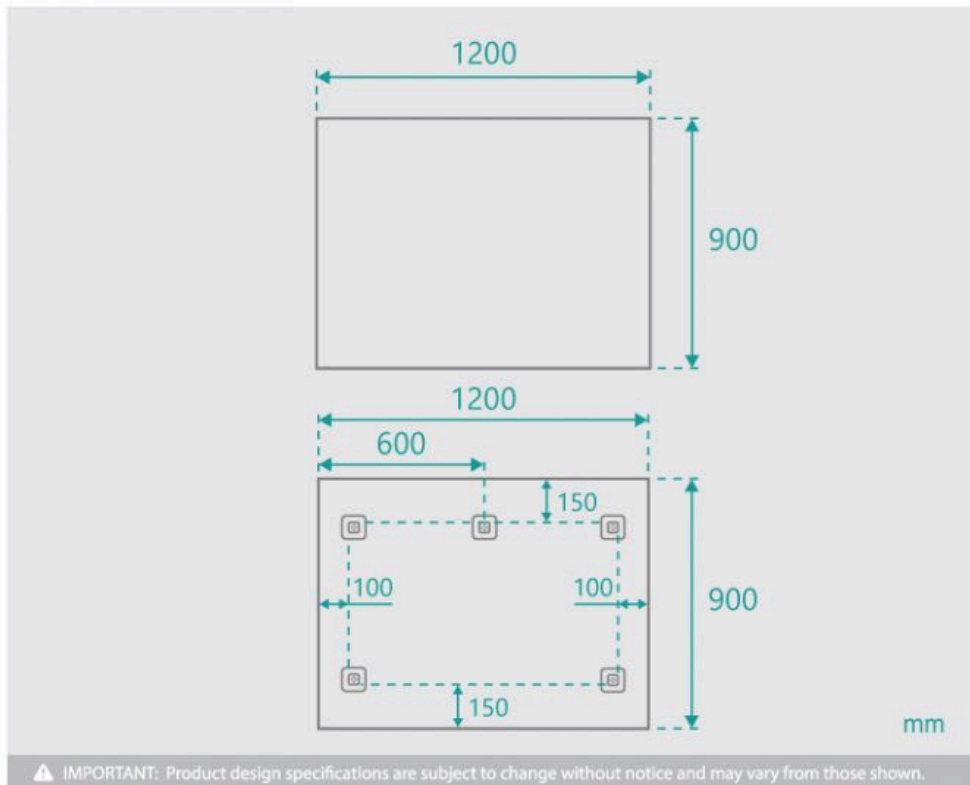

Wall Mirror Rectangle 1200x900

SKU#: M-3013

\$159.20

~~199~~

Installed Size: 1200mm x 900mm

Mirror: Corrosion Free

Installation: Mounting plates (included)

Construction Size: Glass (pencil edge mirror) Includes alloy mounting plate

Wall Mirror Rectangle 1200x900

| M-3013