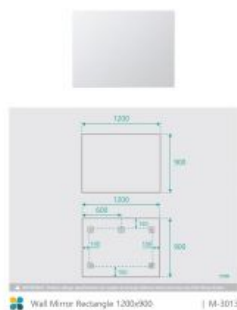

Wall Mirror Rectangle 1200x900

SKU#: M-3013

\$159.20

~~199~~

Installed Size: 1200mm x 900mm

Mirror: Corrosion Free

Installation: Mounting plates (included)

Construction Size: Glass (pencil edge mirror) Includes alloy mounting plate

Wall Mirror Rectangle 1200x900

| M-3013