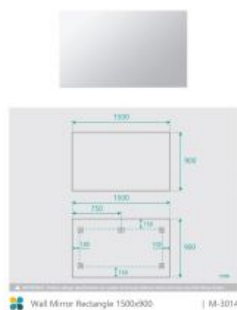

Wall Mirror Rectangle 1500x900

SKU#: M-3014

\$239

Installed Size: 1500mm x 900mm

Mirror: Corrosion Free

Installation: Mounting plates (included)

Construction Size: Glass (pencil edge mirror) Includes alloy mounting plate

Wall Mirror Rectangle 1500x900

| M-3014