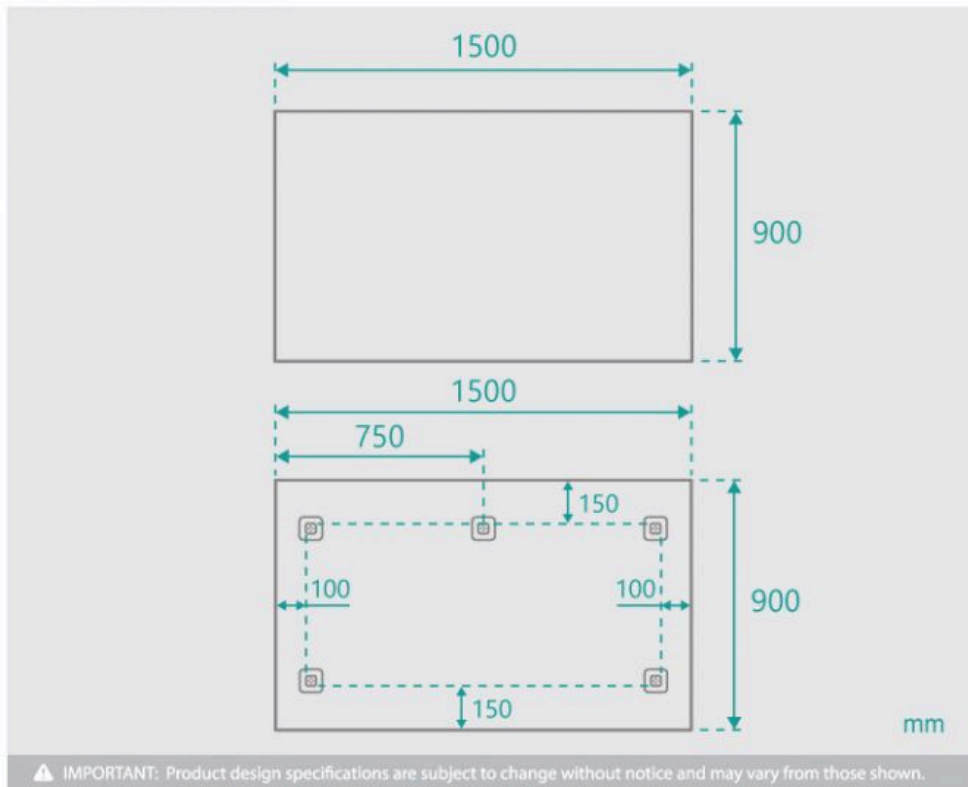

Wall Mirror Rectangle 1500x900

SKU#: M-3014

\$239

Installed Size: 1500mm x 900mm

Mirror: Corrosion Free

Installation: Mounting plates (included)

Construction Size: Glass (pencil edge mirror) Includes alloy mounting plate

Wall Mirror Rectangle 1500x900

| M-3014