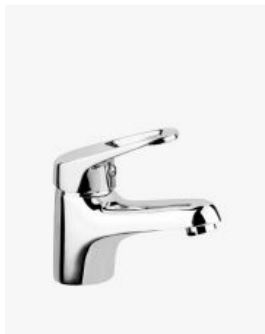

## Simple Mixer Tap (35mm)

SKU#: F-1003

**\$34.40**

~~\$42~~

Total Height: 107mm  
 Spout Height: 51mm  
 Spout Length/Reach: 141mm  
 Construction: Brass  
 Finish: Chrome Finish  
 Cartridge: 35mm Ceramic  
 Accreditation: AU Standard, WELS 5L/Min 5 Star and Watermark  
 WELS Registration: T16795  
 Warranty: 7 Year Product Warranty

This mixer tap is simple and cute, ideal for basins. View our store to find a matching vanity unit, basin, mirror, basin or shower fixture for your bathroom and save on combined delivery.

See listing image for measurement specification.

 Simple Mixer Tap 35mm

| F-1003