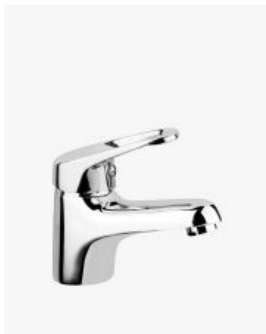

## Simple Mixer Tap (35mm)

SKU#: F-1003

**\$34.40**

~~\$42~~

Total Height: 107mm  
 Spout Height: 51mm  
 Spout Length/Reach: 141mm  
 Construction: Brass  
 Finish: Chrome Finish  
 Cartridge: 35mm Ceramic  
 Accreditation: AU Standard, WELS 5L/Min 5 Star and Watermark  
 WELS Registration: T16795  
 Warranty: 7 Year Product Warranty

This mixer tap is simple and cute, ideal for basins. View our store to find a matching vanity unit, basin, mirror, basin or shower fixture for your bathroom and save on combined delivery.

See listing image for measurement specification.

 Simple Mixer Tap 35mm

| F-1003