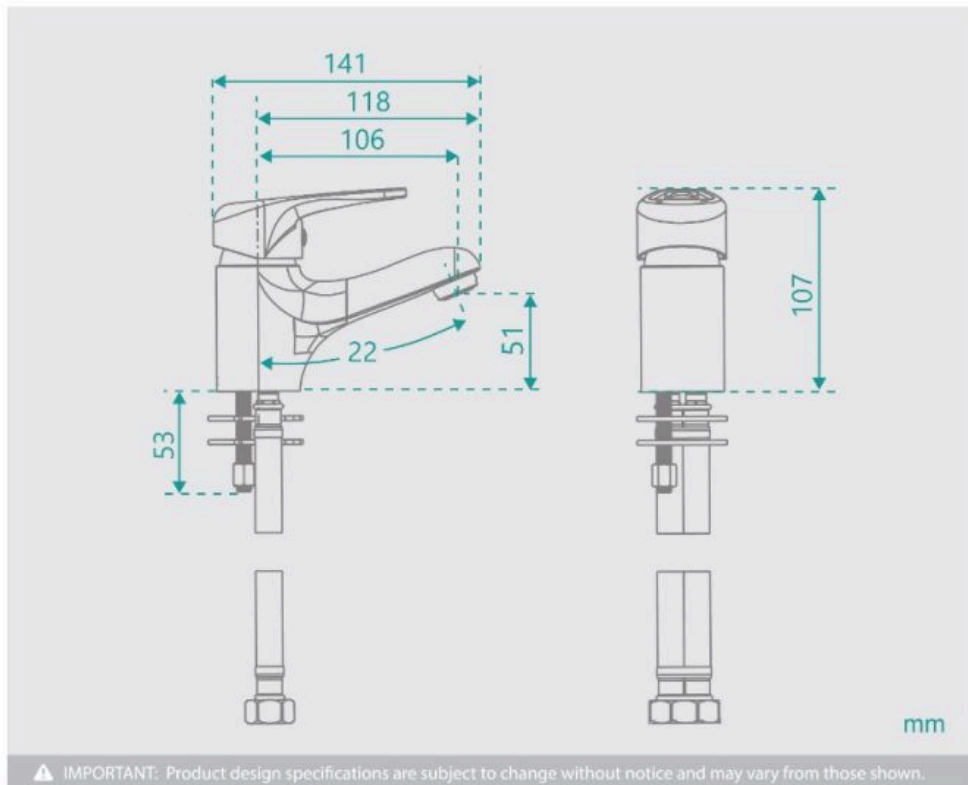

## Simple Mixer Tap (35mm)

SKU#: F-1003

**\$34.40**

~~\$42~~

Total Height: 107mm  
 Spout Height: 51mm  
 Spout Length/Reach: 141mm  
 Construction: Brass  
 Finish: Chrome Finish  
 Cartridge: 35mm Ceramic  
 Accreditation: AU Standard, WELS 5L/Min 5 Star and Watermark  
 WELS Registration: T16795  
 Warranty: 7 Year Product Warranty

This mixer tap is simple and cute, ideal for basins. View our store to find a matching vanity unit, basin, mirror, basin or shower fixture for your bathroom and save on combined delivery.

See listing image for measurement specification.

 Simple Mixer Tap 35mm

| F-1003