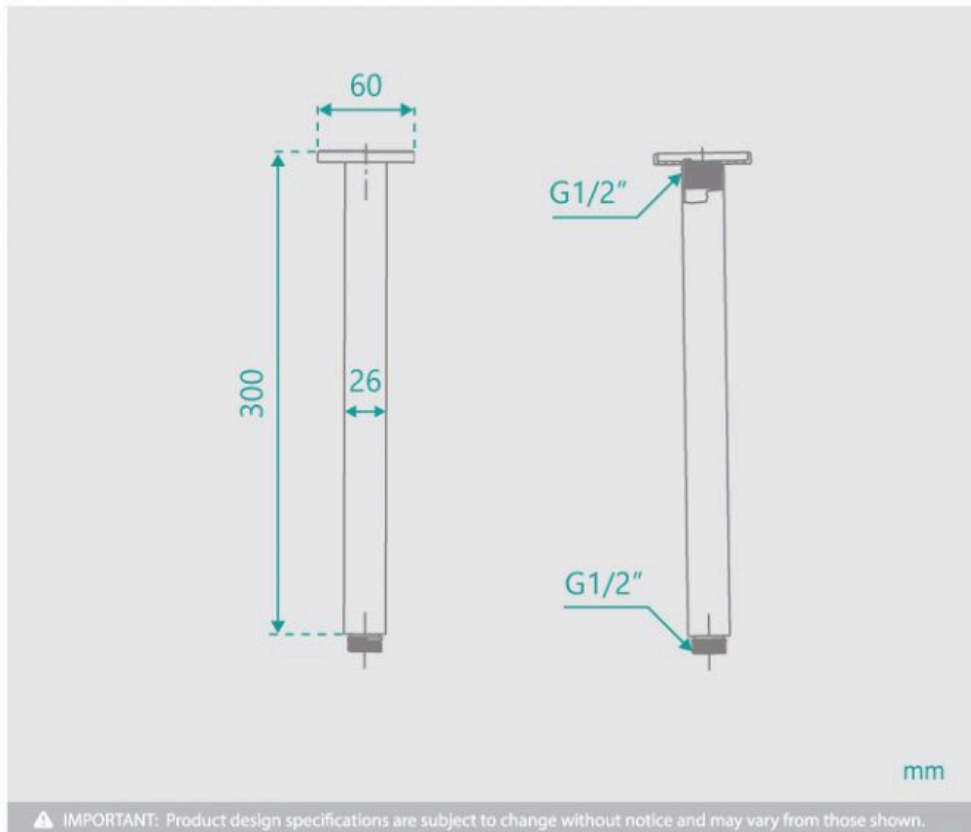

## Sebastian Square Shower Ceiling Arm 300mm Black

SKU#: S-2017

**\$68**

~~\$85~~

Arm Length/Reach: 300mm  
Arm Backplate Width: 60mm  
Arm Backplate Height: 60mm  
Construction: Brass  
Finish: Matte Black  
Accreditation: AU Standard  
Warranty: 7 Year Product Warranty

Sebastian Square Shower Ceiling Arm Black is the perfect addition to your modern bathroom. This sleek and stylish shower arm is designed to provide a seamless supply of water. The standard size fitting ensures an easy installation and the matte black finish adds a touch of elegance and sophistication to any bathroom décor.

View our store to find a matching shower head or vanity unit, mirror, basin or tap for your bathroom and save on combined delivery.

See listing image for measurement specification.

Sebastian Shower Ceiling Arm