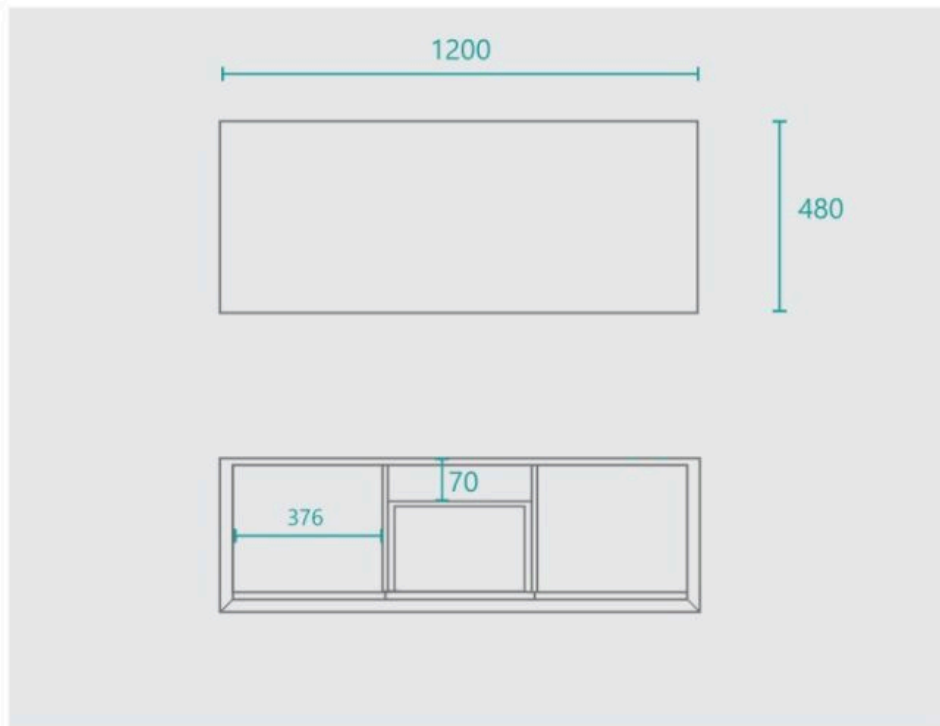

Hamilton 1200 Wall Mounted Vanity

| J-2081