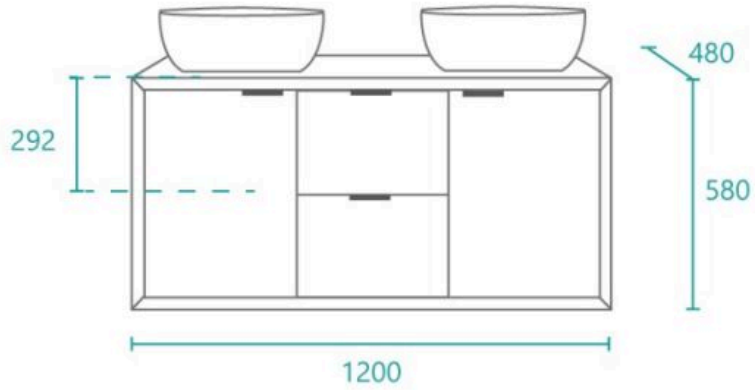

Hamilton 1200 Wall Mounted Vanity

| J-2081