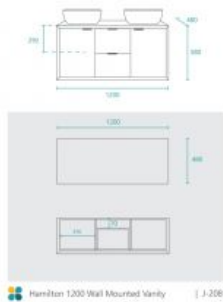

Vanities, 1200mm Vanities, Wall Mounted Vanities, Double Basin Vanities, Timber Vanities, Mid Year Sale