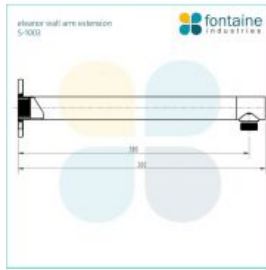

Eleanor Wall Shower Arm & Shower Head Set

SKU#: S-1003 / S-1004

\$75.20

~~94~~

Shower Head Diameter: 260mm
Head Thickness: 22mm
Total Head Height: 61mm
Arm Length/Reach: 280mm
Total Length: 300mm
Arm Backplate Diameter: 70mm
Construction: Brass
Finish: Chrome Finish
Accreditation: AU Standard, WELS 9L/min 3 Star and Watermark
WELS Registration: S15003
Warranty: 7 Year Product Warranty

This large modern shower head will provide you with a luxurious hotel standard shower in the comfort of your own home. View our store to find a [matching range](#) or [vanity unit](#), [mirror](#), [basin](#) or [tap](#) for your bathroom and save on combined delivery. See listing image for measurement specification.

Eleanor Shower Head Chrome

| S-1004