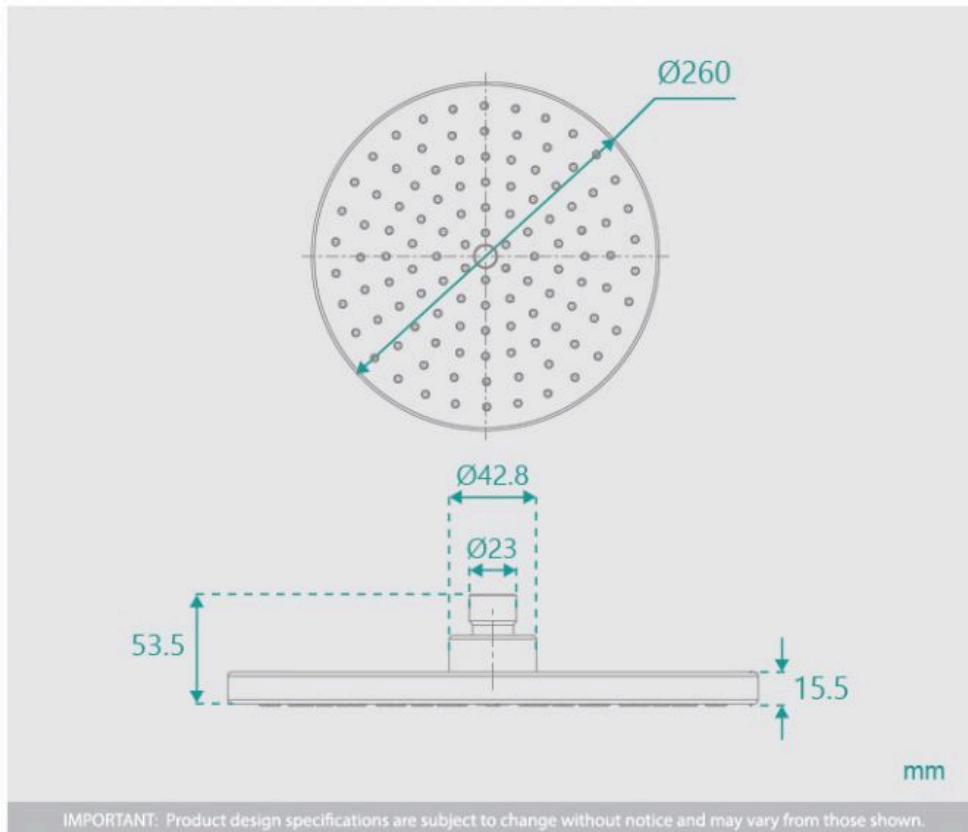

Eleanor Wall Shower Arm & Shower Head Set

SKU#: S-1003 / S-1004

\$75.20

~~94~~

Shower Head Diameter: 260mm
Head Thickness: 22mm
Total Head Height: 61mm
Arm Length/Reach: 280mm
Total Length: 300mm
Arm Backplate Diameter: 70mm
Construction: Brass
Finish: Chrome Finish
Accreditation: AU Standard, WELS 9L/min 3 Star and Watermark
WELS Registration: S15003
Warranty: 7 Year Product Warranty

This large modern shower head will provide you with a luxurious hotel standard shower in the comfort of your own home. View our store to find a [matching range](#) or [vanity unit](#), [mirror](#), [basin](#) or [tap](#) for your bathroom and save on combined delivery. See listing image for measurement specification.

Eleanor Shower Head Chrome

| S-1004