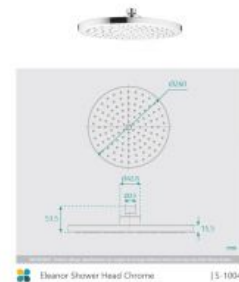

Eleanor Wall Shower Arm & Shower Head Set

SKU#: S-1003 / S-1004

\$75.20

~~94~~

Shower Head Diameter: 260mm
Head Thickness: 22mm
Total Head Height: 61mm
Arm Length/Reach: 280mm
Total Length: 300mm
Arm Backplate Diameter: 70mm
Construction: Brass
Finish: Chrome Finish
Accreditation: AU Standard, WELS 9L/min 3 Star and Watermark
WELS Registration: S15003
Warranty: 7 Year Product Warranty

This large modern shower head will provide you with a luxurious hotel standard shower in the comfort of your own home. View our store to find a [matching range](#) or [vanity unit](#), [mirror](#), [basin](#) or [tap](#) for your bathroom and save on combined delivery. See listing image for measurement specification.

Eleanor Shower Head Chrome

| S-1004