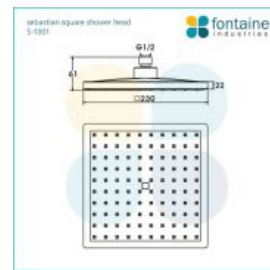

## Sebastian Shower Head Chrome

SKU#: S-1001

**\$44**

~~\$55~~

Shower Head Size: 230mm x 230mm

Head Height: 22mm

Total Head Height: 61mm

Construction: ABS

Finish: Chrome Finish

Accreditation: AU Standard, WELS 9L/min 3 Star and Watermark

WELS Registration: S14999

Warranty: 7 Year Product Warranty

This large modern shower head will provide you with a luxurious hotel standard shower in the comfort of your own home. View our store to find a matching arm or vanity unit, mirror, basin or tap for your bathroom and save on combined delivery. See listing image for measurement specification.