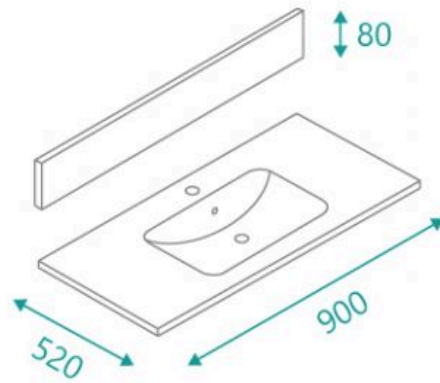

Aerinsea Traditional Vanity 900

| J-2014