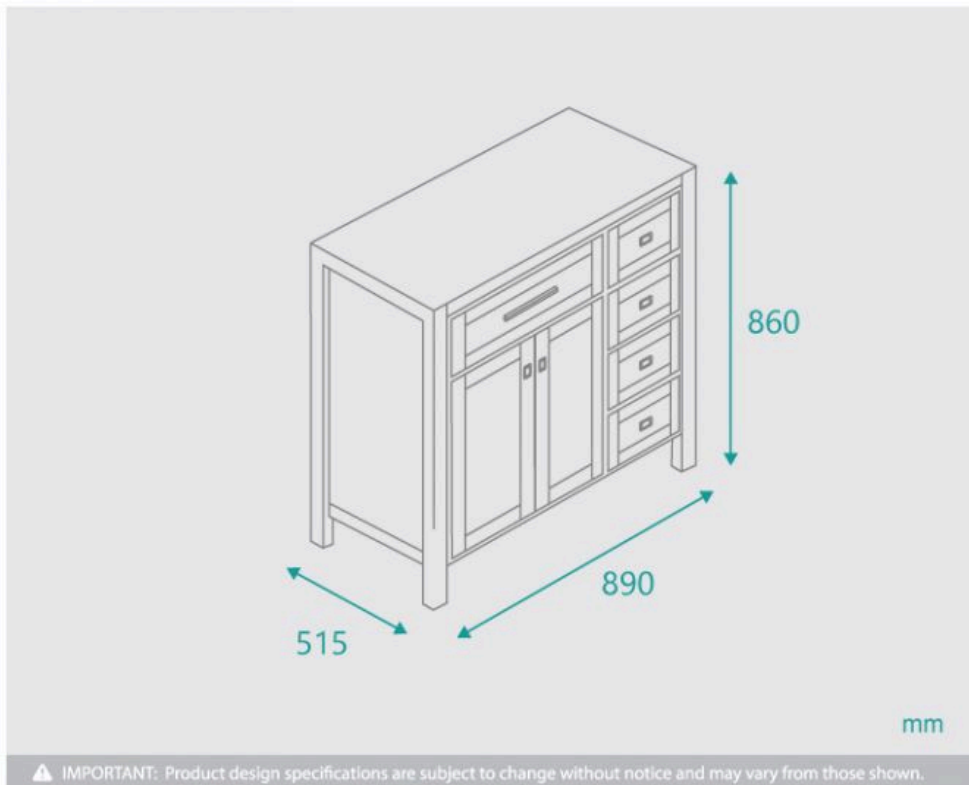

Aerinsea Traditional Vanity 900

| J-2014