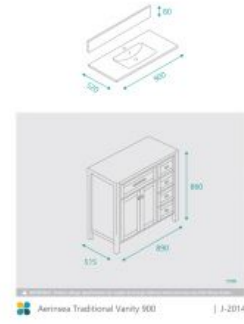

Aerinsea Traditional 1500 Vanity

SKU#: J-2017

\$1,999.20

~~\$2,499~~

MIRROR OPTION

Basin Size: 400mm x 270mm x 130mm
 Stone Size: 1500mm x 520mm x 20mm
 Cabinet Size: 1490mm x 515mm x 860mm
 Cabinet Finish: Solid Timber with Matte White Finish
 Stone: Natural Carrara Marble Stone Top
 Basin: Ceramic Undermounted
 Handle: Brushed Chrome
 Configuration: Four Doors and Four Drawers (Includes Two Faux Drawer Face)
 Warranty: 2 Year Product Warranty

The Aerinsea traditional style vanity is a breath of fresh air and is available in sizes 1500mm or 900mm. The range is a relaxed and modern take on a shaker door vanity, perfect to fit your character bathroom or home. Compatible with any traditional design, such as country or even a heritage style design, this beautiful transitional vanity is befitting. Featuring real Carrara Marble stone top, expertly crafted to include the marble splashback as seen in the photos to create a put-together polished look. The ceramic basins sit nestled under the stone benchtop to create the ultimate in style and functionality. This sturdy solid timber cabinet is finished with a matte white exterior to allow it to seamlessly find its home in your design. The drawers are constructed in wood and feature dovetail joinery showcasing the extraordinary workmanship to create this deluxe range of classic style vanity.

The set does not include the mirror cabinet, if you are looking for the complete set including the mirror cabinets, please add it to your cart for checkout. Tap and waste fittings shown in the photos are for illustration purposes only and are sold separately, add them to your order to complete your look.

[Vanities](#), [Traditional Vanities](#), [1500mm Vanities](#), [White](#), [Freestanding Vanities](#), [Double Basin Vanities](#), [Gloss](#), [White](#), [Mid Year Sale](#)

Aerinsea Traditional Vanity 900