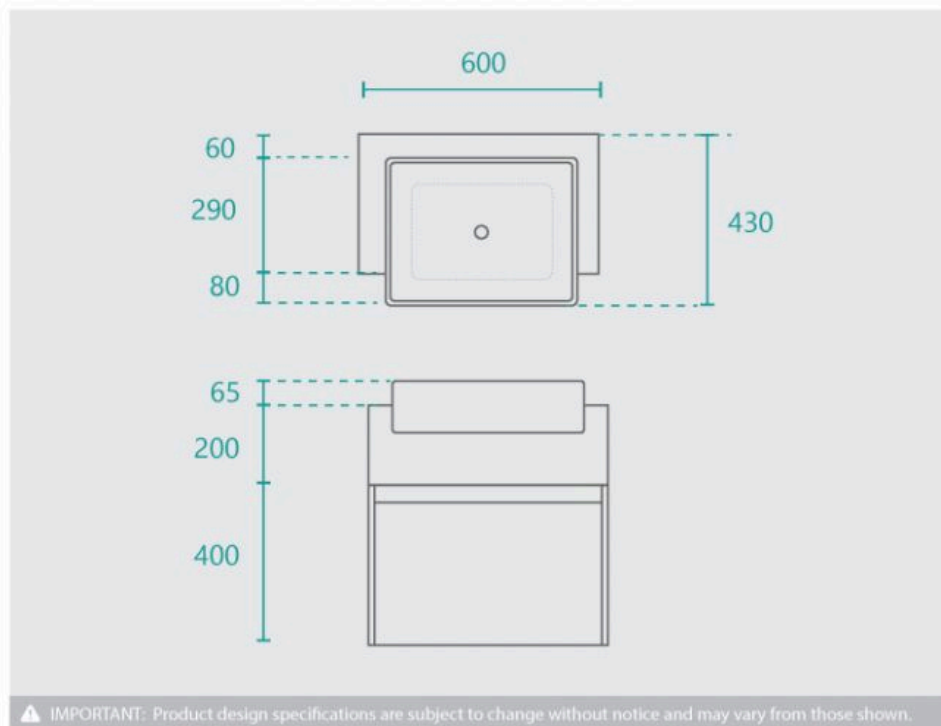

Ellamay 600 Vanity

| J-2001