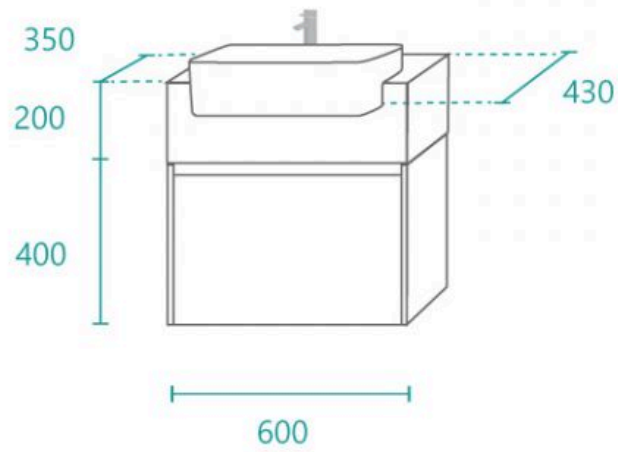

Ellamay 600 Vanity

| J-2001