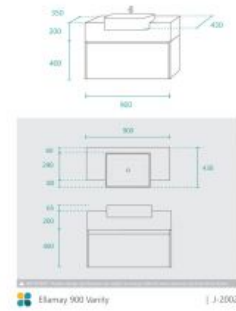

Vanities, Compact Vanities, Narrow Vanities, 900mm Vanities, Wall Mounted Vanities, Timber Vanities, Mid Year Sale