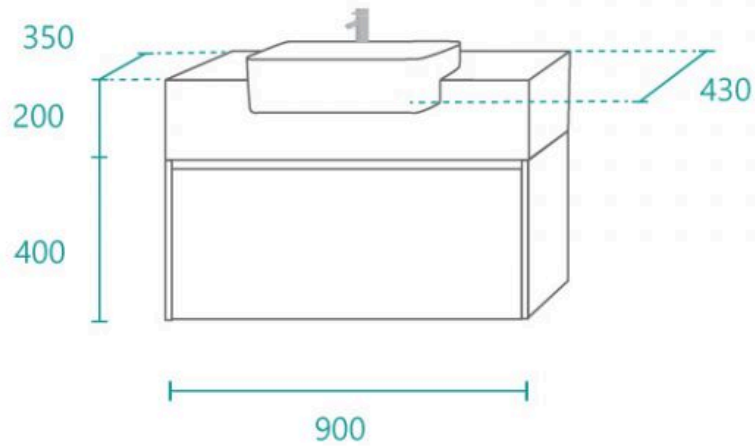

⚠ IMPORTANT: Product design specifications are subject to change without notice and may vary from those shown.

Ellamay 900 Vanity

| J-2002