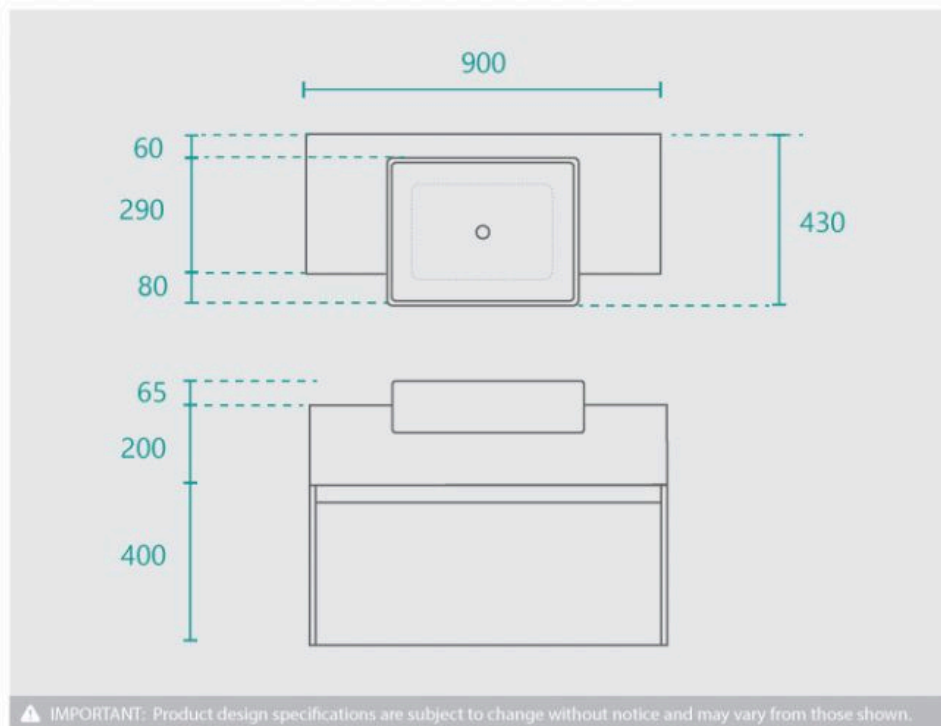

⚠ IMPORTANT: Product design specifications are subject to change without notice and may vary from those shown.

Ellamay 900 Vanity

| J-2002