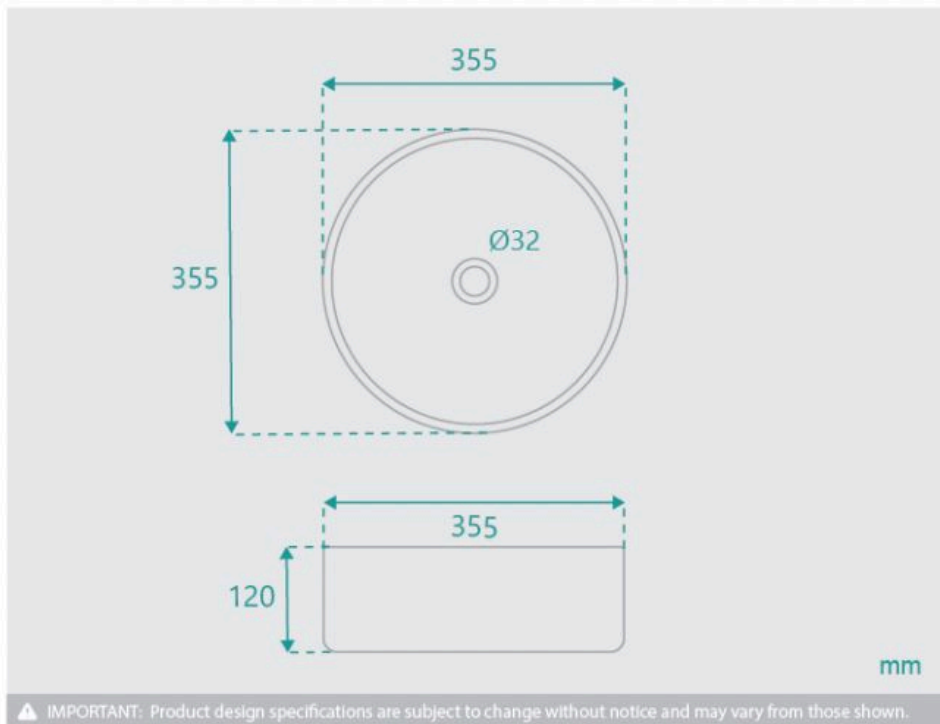

### WASTE OPTION

Basin Size: 355mm x 355mm x 120mm  
 Basin Type: Above Counter Basin  
 Construction: Ceramic  
 Finish: Matte Marbelised  
 Overflow Outlet: No  
 Waste Size: 32mm  
 Water Capacity: 7.85L  
 Warranty: 5 Year Product Warranty

The basin shape deceptively petite, the round design has a flat base, maximising the water it holds. The thin profile adds to the delicate shape, for a beautiful and luxurious bathroom basin.

*TIP: Why not buy 2 basins and make your bathroom comfortable for you both in the morning? Create the "his & hers" luxury look for less.*

Waste and tap not included but can be purchased in our store alongside other bathroom products.

*\*Please note that for ceramic products, specifications must allow +/- 10 mm tolerance for manufacturing variance, it is recommended to use measurements of the actual product received. Colours displayed online may appear different due to screen settings.*