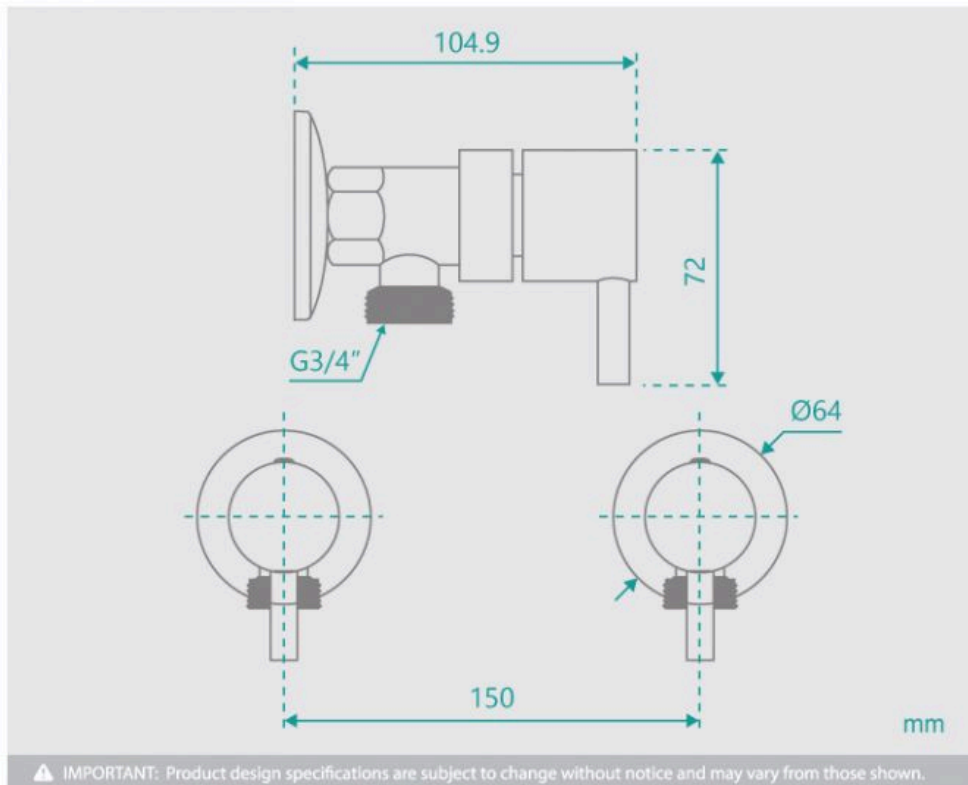

Eleanor Laundry Washing Machine Taps

SKU#: L-1002

\$76

Backplate Diameter: 64mm
Handle Height: 72mm
Depth: 104.9mm (from wall to front)
Hose Outlet Size: G3/4
Construction: Brass
Finish: Chrome Finish
Accreditation: AU Standard & Watermark
Warranty: 7 Year Product Warranty

This wall tap set can be used for laundry room, the elegant tap set would be the perfect edition to a new modern laundry.

See listing image for measurement specification.

Eleanor Laundry Washing Machine Taps