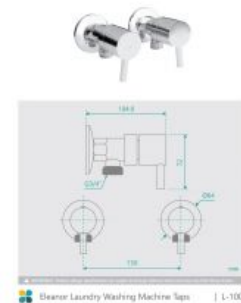

Eleanor Laundry Washing Machine Taps

SKU#: L-1002

\$76

Backplate Diameter: 64mm
Handle Height: 72mm
Depth: 104.9mm (from wall to front)
Hose Outlet Size: G3/4
Construction: Brass
Finish: Chrome Finish
Accreditation: AU Standard & Watermark
Warranty: 7 Year Product Warranty

This wall tap set can be used for laundry room, the elegant tap set would be the perfect edition to a new modern laundry.

See listing image for measurement specification.

Eleanor Laundry Washing Machine Taps