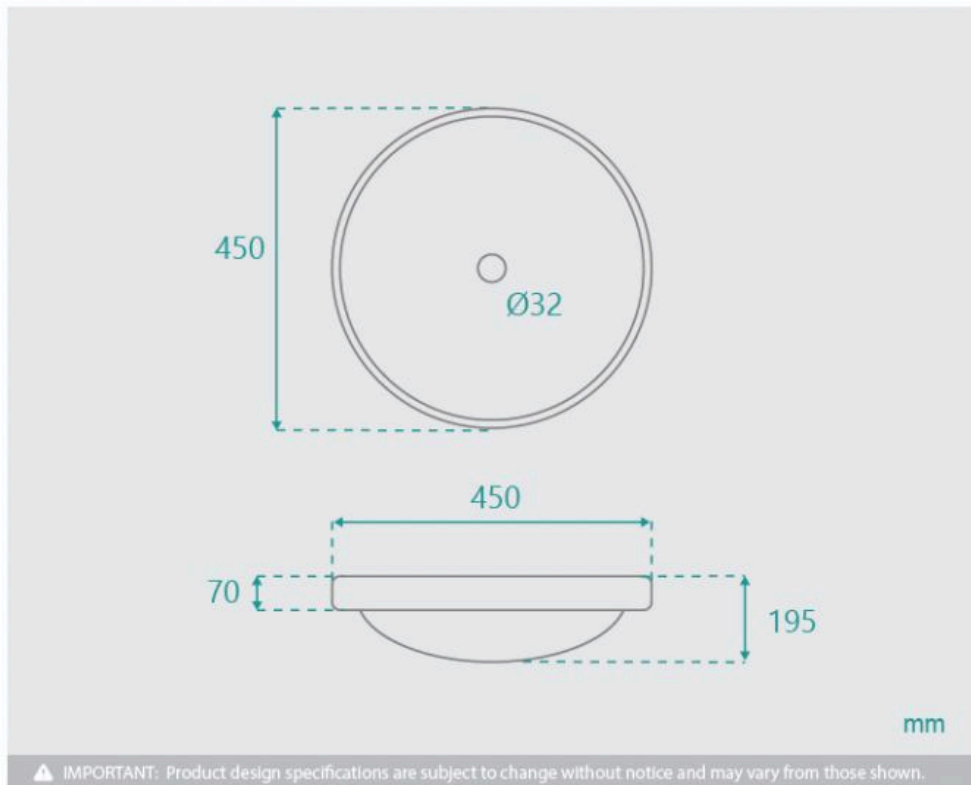

### WASTE OPTION

Basin Size: 450mm x 450mm x 195mm

Basin Type: Semi-Recessed Basin

Construction: Ceramic

Finish: White High Gloss

Overflow Outlet: Yes

Waste Size: 32mm

Warranty: 5 Year Product Warranty

The Royale ceramic basin is a large modern basin with a rounded design. The overflow functionality provides a hotel look, this basin is sure to impress.

*TIP: Why not buy 2 basins and make your bathroom comfortable for you both in the morning? Create the "his & hers" luxury look for less.*

Waste and tap not included but can be purchased in our store alongside other bathroom products.

*\*Please note that for ceramic products, specifications must allow +/- 10 mm tolerance for manufacturing variance, it is recommended to use measurements of the actual product received. Colours displayed online may appear different due to screen settings.*