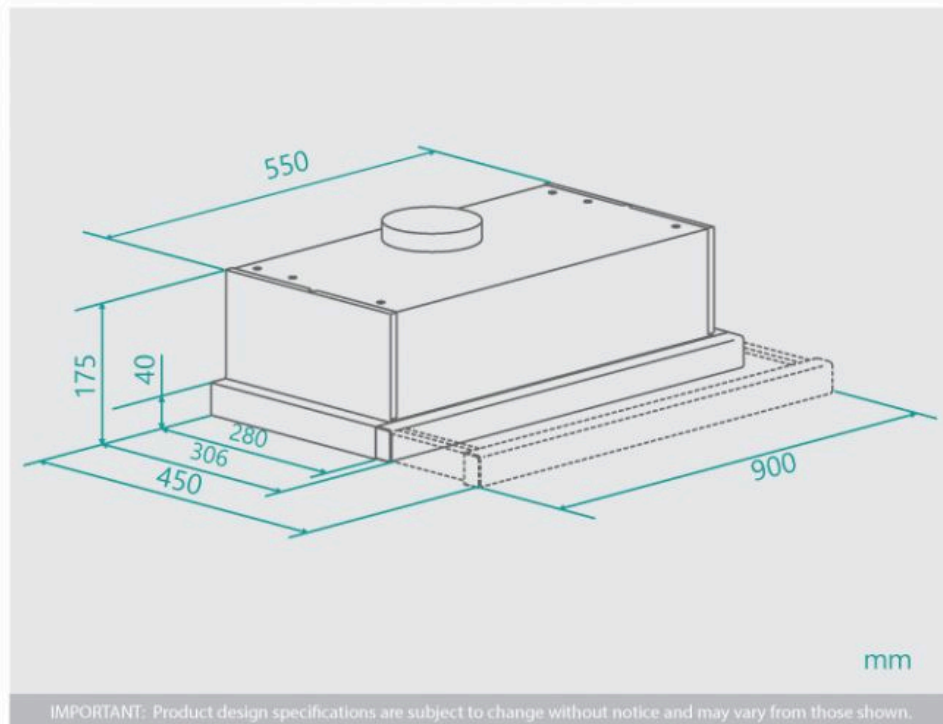

IMPORTANT: Product design specifications are subject to change without notice and may vary from those shown.

SALINI Rangehood Retractable 900mm | SRR-6225W