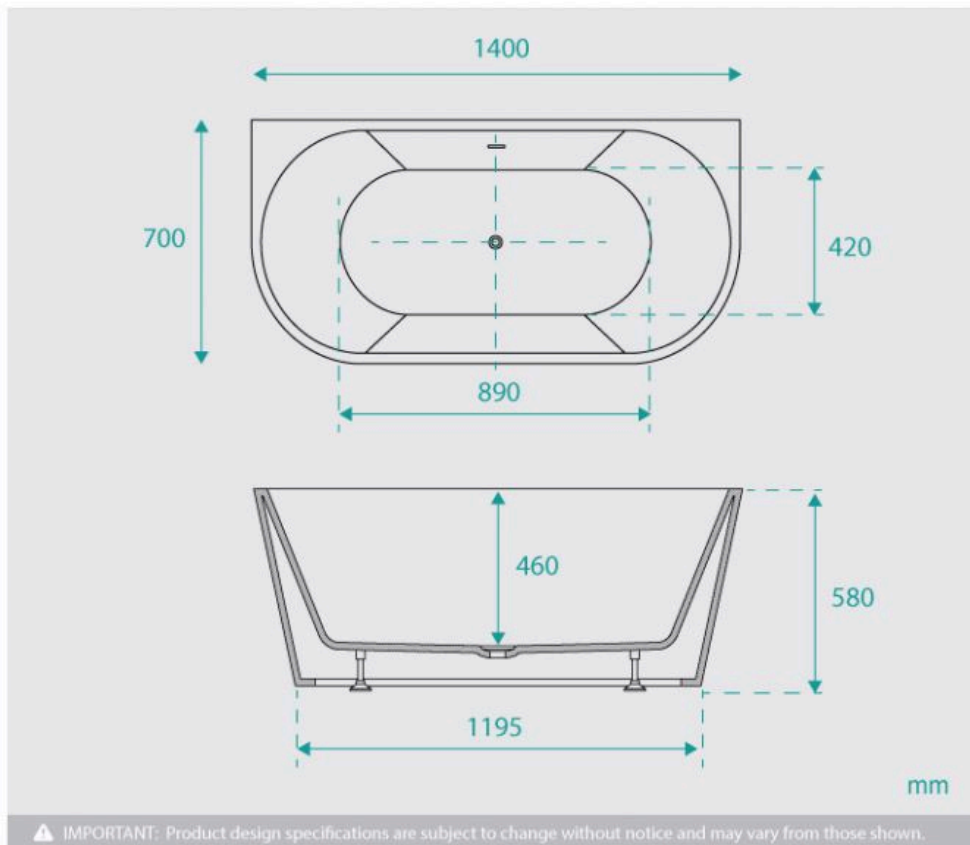

Harper Back to Wall Bath 1400 White

SKU#: B-4038

\$743.20

~~999~~

WASTE OPTION

BATH CADDY OPTION

Length: 1400mm

Width: 700mm

Height: 580mm

Installation: Back to Wall

Configuration: Self-supporting base and frame with adjustable legs

Construction: Sanitary grade acrylic with solid fiberglass reinforcement

Key Features: High quality sanitary acrylic, double wall insulated for heat retention, easy installation, reinforced for durability

Finish: White High Gloss

Overflow: No

Waste: Standard Plug & Waste included

Capacity: 220L

Warranty: 7 Year Product Warranty

The Harper Back to Wall bath is perfectly designed to be installed flush against a wall; with no gaps, this bath is easier to clean with less exposed areas for dust to collect than a freestanding bath. A traditional look with a modern twist. Its stunning white gloss finish adds simplicity to any bathroom, the smooth lines of the Harper are inviting and stylish. The contemporary design will instantly freshen up your bathroom space.

Harper Back to Wall 1400 Bath | B-4036

Harper Back to Wall 1400 Bath

| B-4038