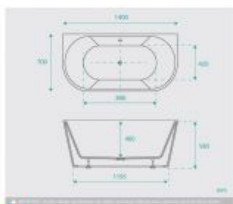

Height: 580mm

Installation: Back to Wall

Configuration: Self-supporting base and frame with adjustable legs

Construction: Sanitary grade acrylic with solid fiberglass reinforcement

Key Features: High quality sanitary acrylic, double wall insulated for heat retention, easy installation, reinforced for durability

Finish: White High Gloss

Overflow: No

Waste: Standard Plug & Waste included

Capacity: 220L

Warranty: 7 Year Product Warranty

The Harper Back to Wall bath is perfectly designed to be installed flush against a wall; with no gaps, this bath is easier to clean with less exposed areas for dust to collect than a freestanding bath. A traditional look with a modern twist. Its stunning white gloss finish adds simplicity to any bathroom, the smooth lines of the Harper are inviting and stylish. The contemporary design will instantly freshen up your bathroom space.

Harper Back to Wall 1400 Bath | B-4036

Harper Back to Wall 1400 Bath

| B-4038