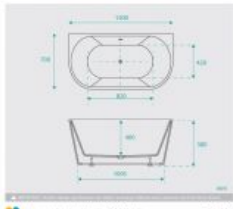

Harper Back to Wall Bath 1300 White

SKU#: B-4039

\$727.20

WASTE OPTION

BATH CADDY OPTION

Length: 1300mm

Width: 700mm

Height: 580mm

Finish: White High Gloss

Overflow: No

Waste: Standard Plug & Waste included

Capacity: 200L

Warranty: 7 Year Product Warranty

The Harper Back to Wall bath is perfectly designed to be installed flush against a wall; with no gaps, this bath is easier to clean with less exposed areas for dust to collect than a freestanding bath. A traditional look with a modern twist. Its stunning white gloss finish adds simplicity to any bathroom, the smooth lines of the Harper are inviting and stylish. The contemporary design will instantly freshen up your bathroom space.

Harper Back to Wall 1300 Bath | B-4339

Harper Back to Wall 1300 Bath

| B-4039