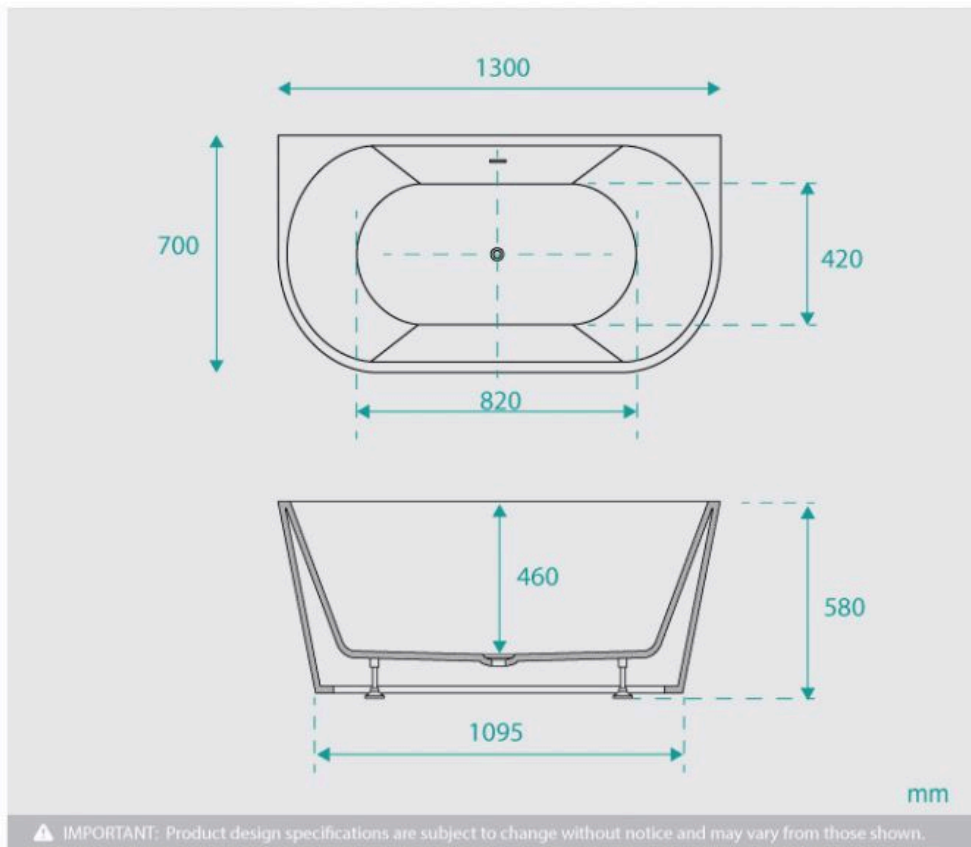

Harper Back to Wall Bath 1300 White

SKU#: B-4039

\$727.20

WASTE OPTION

BATH CADDY OPTION

Length: 1300mm

Width: 700mm

Height: 580mm

Installation: Back to Wall

Configuration: Self-supporting base and frame with adjustable legs

Construction: Sanitary grade acrylic with solid fiberglass reinforcement

Key Features: High quality sanitary acrylic, double wall insulated for heat retention, easy installation, reinforced for durability

Finish: White High Gloss

Overflow: No

Waste: Standard Plug & Waste included

Capacity: 200L

Warranty: 7 Year Product Warranty

The Harper Back to Wall bath is perfectly designed to be installed flush against a wall; with no gaps, this bath is easier to clean with less exposed areas for dust to collect than a freestanding bath. A traditional look with a modern twist. Its stunning white gloss finish adds simplicity to any bathroom, the smooth lines of the Harper are inviting and stylish. The contemporary design will instantly freshen up your bathroom space.

Harper Back to Wall 1300 Bath | B-4339

Harper Back to Wall 1300 Bath

| B-4039