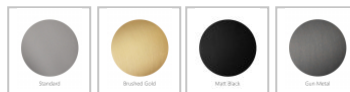

Pasadena Back To Wall Toilet Suite Rimless

SKU#: TS-2013

From **\$349**

TOILET BUTTON OPTION

TOILET CLIP OPTION

BIDET SEAT UPGRADE

Length: 620mm

Width: 370mm

Height: 820mm

Seat & Lid: Superior Hardened, Ultra Thin, Soft Closing & Easy Release

Flush: R&T Universal (top or bottom inlet)

Dual flush button- 4.5 Lt per flush, 3 Lt per half flush, 3.5 Lt average flush

Pan: Rimless Hygiene

Accreditation: AU Standard WMK, WELS 4 Star rated

WELS Registration: L05462

Warranty: 7 Year Product Warranty*

The Pasadena Rimless is a stylish and impressive toilet suite, featuring a rounded, rimless design and gloss white finish. At the convenience and simplicity of no rim, the rimless toilet makes for a significantly easier clean. With a direct flush technique, the flush washes the entire pan more efficiently stopping the build-up of grime, bacteria and limescale that would be found in toilets with a rim.