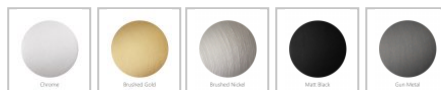

Pasadena Back To Wall Toilet Suite Rimless

SKU#: TS-2013

From **\$349**

TOILET BUTTON OPTION

TOILET CLIP OPTION

BIDET SEAT UPGRADE

Length: 620mm

Width: 370mm

Height: 820mm

Seat & Lid: Superior Hardened, Ultra Thin, Soft Closing & Easy Release

Flush: R&T Universal (top or bottom inlet)

Dual flush button- 4.5 Lt per flush, 3 Lt per half flush, 3.5 Lt average flush

Pan: Rimless Hygiene

Accreditation: AU Standard WMK, WELS 4 Star rated

WELS Registration: L05462

Warranty: 7 Year Product Warranty*

The Pasadena Rimless is a stylish and impressive toilet suite, featuring a rounded, rimless design and gloss white finish. At the convenience and simplicity of no rim, the rimless toilet makes for a significantly easier clean. With a direct flush technique, the flush washes the entire pan more efficiently stopping the build-up of grime, bacteria and limescale that would be found in toilets with a rim.