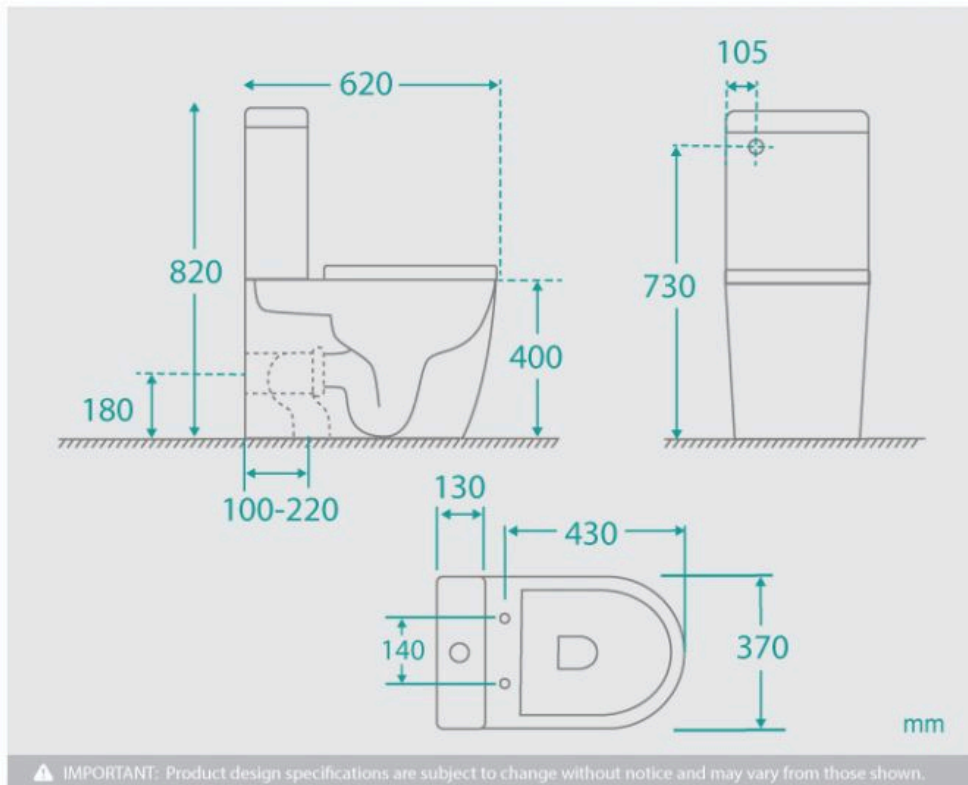

Pasadena Rimless Toilet

| TL-2013