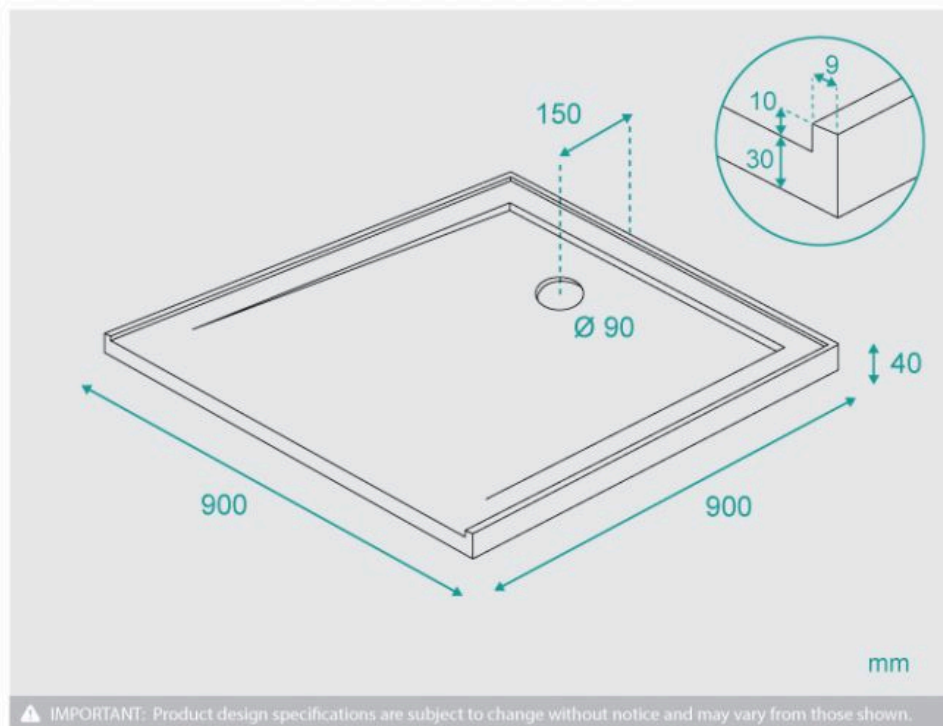

Marlow Shower Base 900mm

SKU#: SB-1002

\$151.20

~~189~~

Base Size: 900x900x40mm

Front Profile: 30mm

Configuration: Rear Back Outlet with 3 Sided Lip

Construction: Self-supporting SMC (Sheet Material Compound)

Finish: Gloss

Waste: Included

Warranty: 2 Year Product Warranty

This low profile shower base is ideal for any modern shower installation. It is a practical and affordable option, featuring a 3 lip design, it's simplistic styling will complement any bathroom decor. Constructed from SMC, these shower bases are resilient enough to endure the demands of everyday living.

Also available in 1200x900. To purchase a shower screen to fit this base, view our store.

Marlow 900 Shower Base

| SB-1002