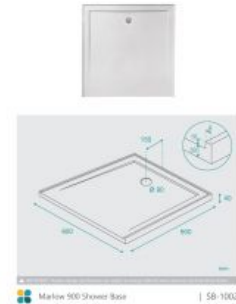

Marlow Shower Base 900mm

SKU#: SB-1002

\$151.20

~~189~~

Base Size: 900x900x40mm

Front Profile: 30mm

Configuration: Rear Back Outlet with 3 Sided Lip

Construction: Self-supporting SMC (Sheet Material Compound)

Finish: Gloss

Waste: Included

Warranty: 2 Year Product Warranty

This low profile shower base is ideal for any modern shower installation. It is a practical and affordable option, featuring a 3 lip design, it's simplistic styling will complement any bathroom decor. Constructed from SMC, these shower bases are resilient enough to endure the demands of everyday living.

Also available in 1200x900. To purchase a shower screen to fit this base, view our store.

Marlow 900 Shower Base

| SB-1002