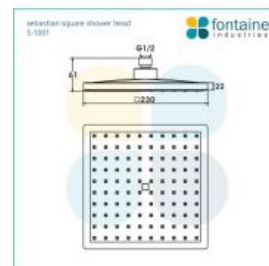

Sebastian Wall Gooseneck Arm & Shower Head Set

SKU#: S-2003 / S-1001

\$144

Shower Head Size: 230mm x 230mm
 Head Thickness: 22mm
 Total Head Height: 61mm
 Arm Length/Reach: 350mm
 Arm Backplate Width: 60mm
 Construction: Brass
 Finish: Chrome Finish
 Accreditation: AU Standard, WELS 9L/min 3 Star and Watermark
 WELS Registration: S14999
 Warranty: 7 Year Product Warranty

This modern 'goose neck' shower arm and head set will give you the extra height required for your shower whilst bringing a stylish finish to the bathroom. The combination of square head and gooseneck extension arm will give your new shower a desirable luxury feeling. Featuring a sleek gloss chrome finish, this shower head and arm set will level up the sense of modern chic in your bathroom.

View our store to find a [matching range](#) or [vanity unit](#), [mirror](#), [basin](#) or [tap](#) for your bathroom and save on combined delivery.

See listing image for measurement specification.

sebastian shower arm square goose neck
S-2003