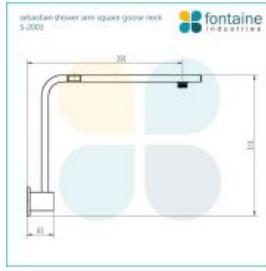

Sebastian Wall Gooseneck Arm & Shower Head Set

SKU#: S-2003 / S-1001

\$144

Shower Head Size: 230mm x 230mm
 Head Thickness: 22mm
 Total Head Height: 61mm
 Arm Length/Reach: 350mm
 Arm Backplate Width: 60mm
 Construction: Brass
 Finish: Chrome Finish
 Accreditation: AU Standard, WELS 9L/min 3 Star and Watermark
 WELS Registration: S14999
 Warranty: 7 Year Product Warranty

This modern 'goose neck' shower arm and head set will give you the extra height required for your shower whilst bringing a stylish finish to the bathroom. The combination of square head and gooseneck extension arm will give your new shower a desirable luxury feeling. Featuring a sleek gloss chrome finish, this shower head and arm set will level up the sense of modern chic in your bathroom.

View our store to find a [matching range](#) or [vanity unit](#), [mirror](#), [basin](#) or [tap](#) for your bathroom and save on combined delivery.

See listing image for measurement specification.

sebastian shower arm square goose neck
S-2003