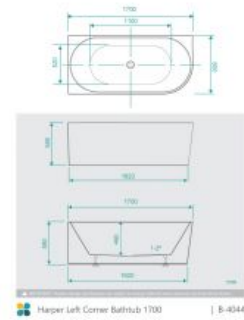

Suits:

Retreat Bath Caddy Solid Ash Natural Large(A-8102)

Retreat Bath Caddy Solid Ash Walnut Large (A-8303)

Dekoda Bath Caddy Solid Ash Natural Large(A-8105)

Dekoda Bath Caddy Solid Ash Walnut Large (A-8301)

View our store to find a matching vanity unit, basin, mirror, basin or shower fixture for your bathroom.