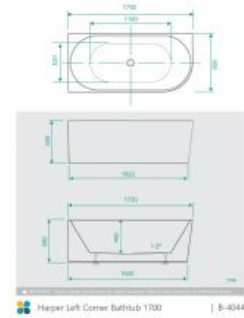

Suits:

Retreat Bath Caddy Solid Ash Natural Large(A-8102)

Retreat Bath Caddy Solid Ash Walnut Large (A-8303)

Dekoda Bath Caddy Solid Ash Natural Large(A-8105)

Dekoda Bath Caddy Solid Ash Walnut Large (A-8301)

View our store to find a matching vanity unit, basin, mirror, basin or shower fixture for your bathroom.