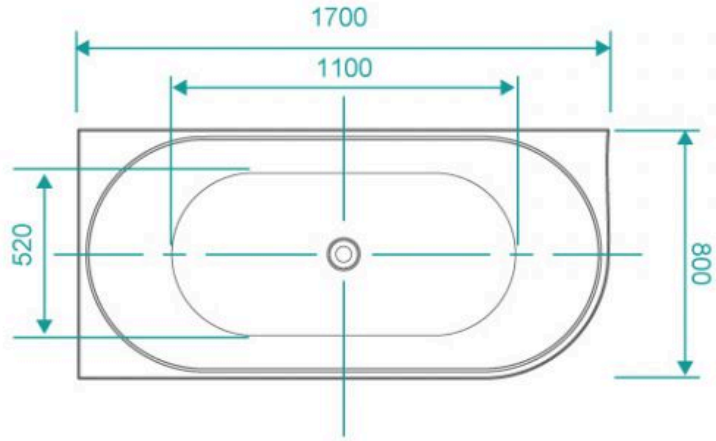

Harper Left Corner Bathtub 1700

| B-4044