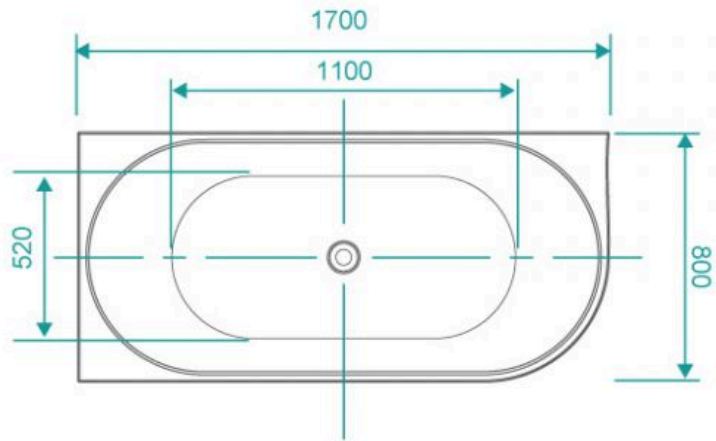

▲ IMPORTANT: Product design specifications are subject to change without notice and may vary from those shown.

Harper Left Corner Bathtub 1700

| B-4044