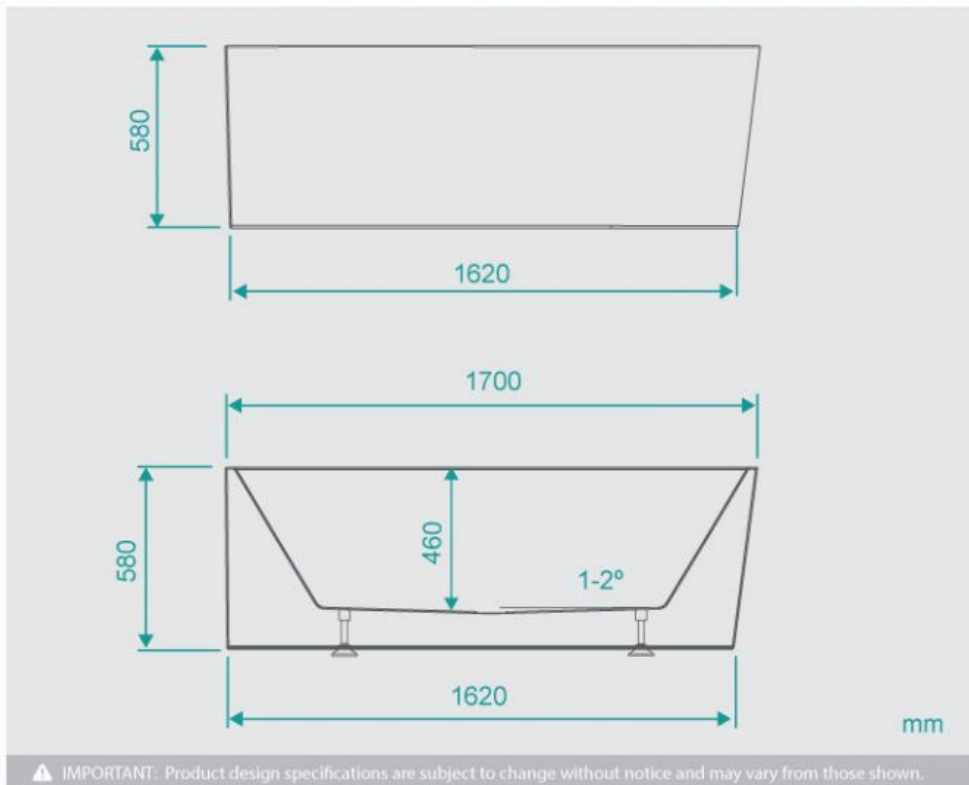

▲ IMPORTANT: Product design specifications are subject to change without notice and may vary from those shown.

Harper Left Corner Bathtub 1700

| B-4044