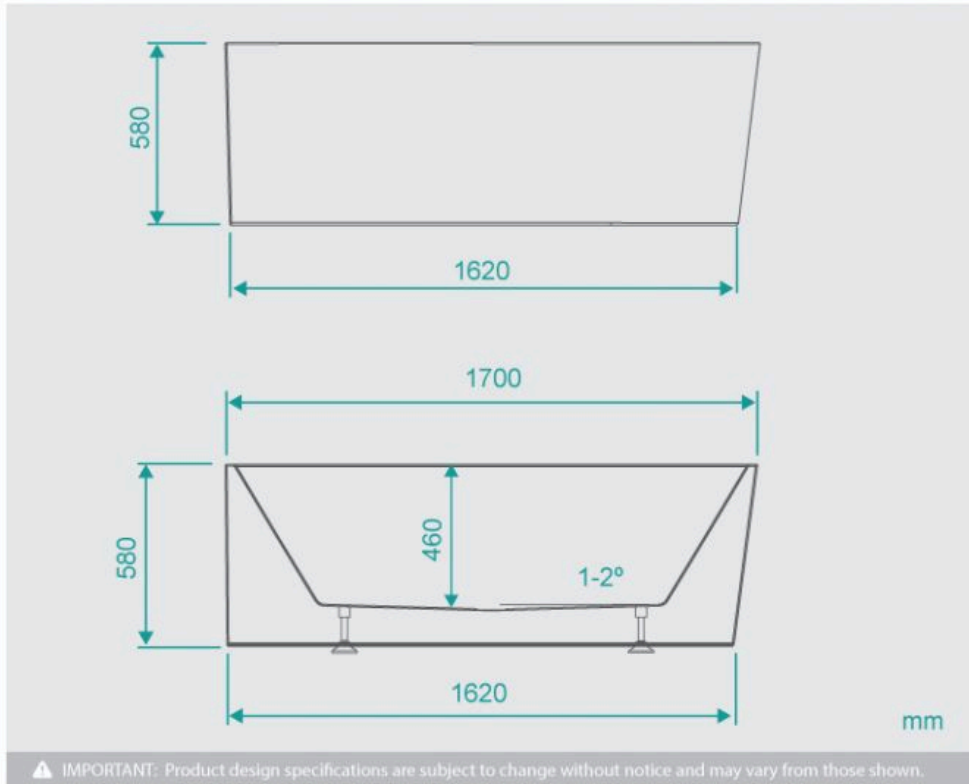

Harper Left Corner Bathtub 1700

| B-4044