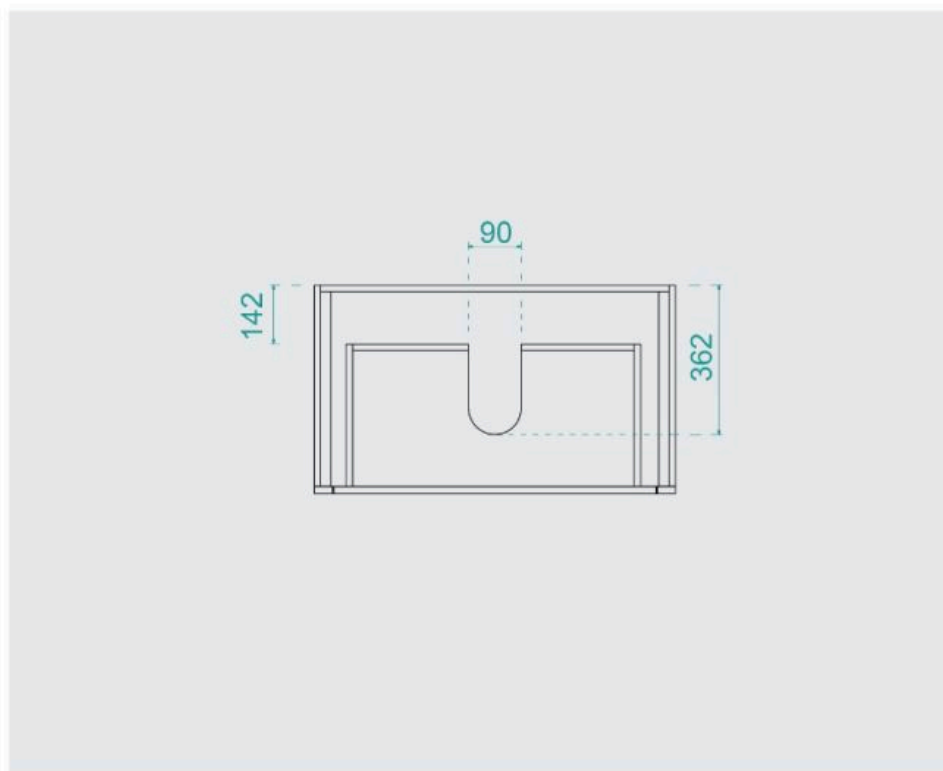

Bellagio Ceramic Basin | KM-2016

Bellagio 900 Wall Mounted Vanity

| J-2036