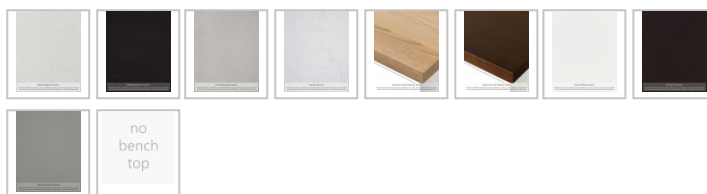

BLACKOUT
SALE

Bellagio 900 Vanity

SKU#: J-2036

\$316

~~€295~~

BENCHTOP OPTION

BASIN OPTION

Standard Basin Size: 420mm x 420mm x 150mm*

Standard Stone Size: 900mm x 520mm x 20mm*

Cabinet Size: 880mm x 505mm x 400mm

Cabinet Finish: White High Gloss

Stone Top Upgrade 40mm: Snow, Jet Black, Raw Concrete

Timber Top 40mm: Timber Ash Natural, Timber Ash Walnut