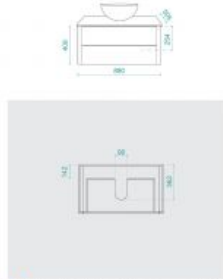

Bellagio 900 Wall Mounted Vanity | J-2036