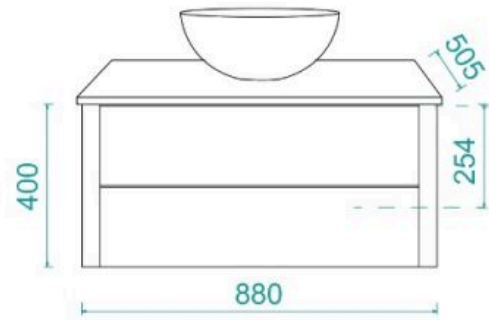

Standard Stone Size: 900mm x 520mm x 20mm*

Cabinet Size: 880mm x 505mm x 400mm

Cabinet Finish: White High Gloss

Stone Top Upgrade 40mm: Snow, Jet Black, Raw Concrete

Timber Top 40mm: Timber Ash Natural, Timber Ash Walnut

Vanities, 900mm Vanities, White, Wall Mounted Vanities, Gloss, White, Mid Year Sale

@fontaineind

BELLAGIO 900

Bellagio 900 Wall Mounted Vanity | J-2036

Bellagio Ceramic Basin | KM-2016

Bellagio 900 Wall Mounted Vanity