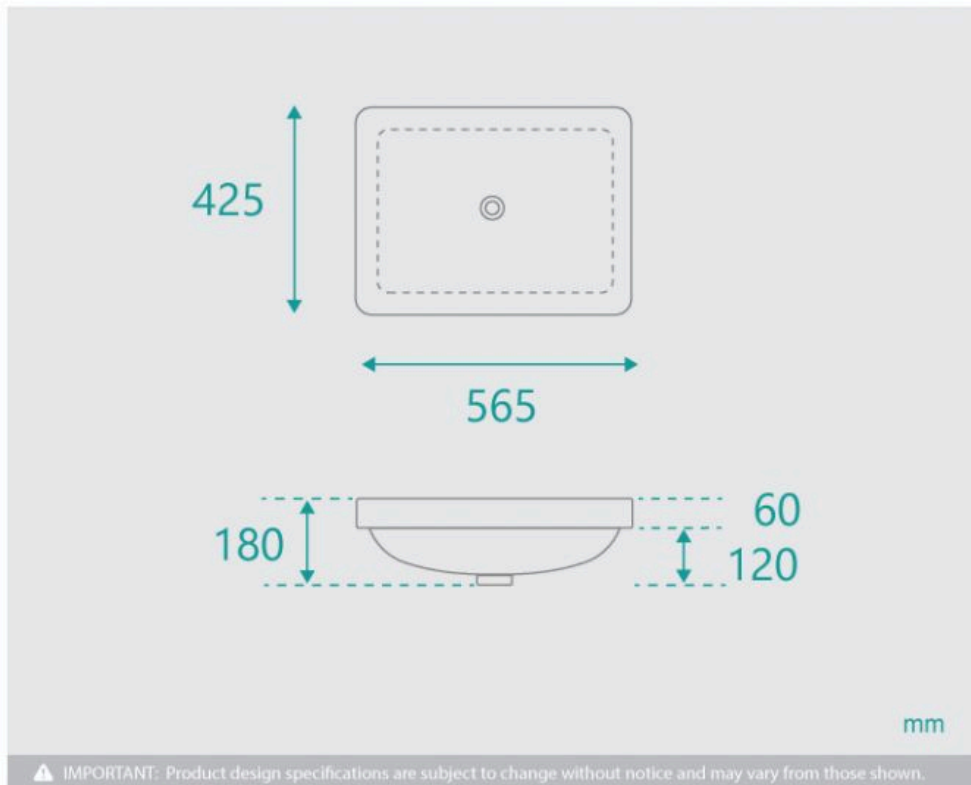

## WASTE OPTION

Basin Size: 565mm x 425mm x 180mm  
 Basin Type: Semi-Recessed Basin  
 Construction: Ceramic  
 Finish: White High Gloss  
 Overflow Outlet: Yes  
 Waste Size: 32mm  
 Warranty: 5 Year Product Warranty

The Hawking inset basin is a large modern basin, designed to be installed inset into the counter top for an elegant look. The designer shaped overflow functionality provides a hotel look, this basin is sure to impress.

*\*Please note that for ceramic products, specifications must allow +/- 10 mm tolerance for manufacturing variance, it is recommended to use measurements of the actual product received. Colours displayed online may appear different due to screen settings.*