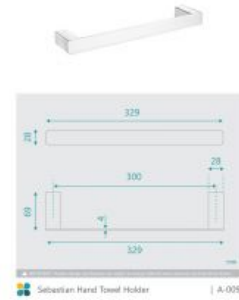

The Sebastian range of bathroom accessories is modern and very appealing.

Wall mount screws and brackets included.

View our complete range of bathroom accessories for a matching look in your home.