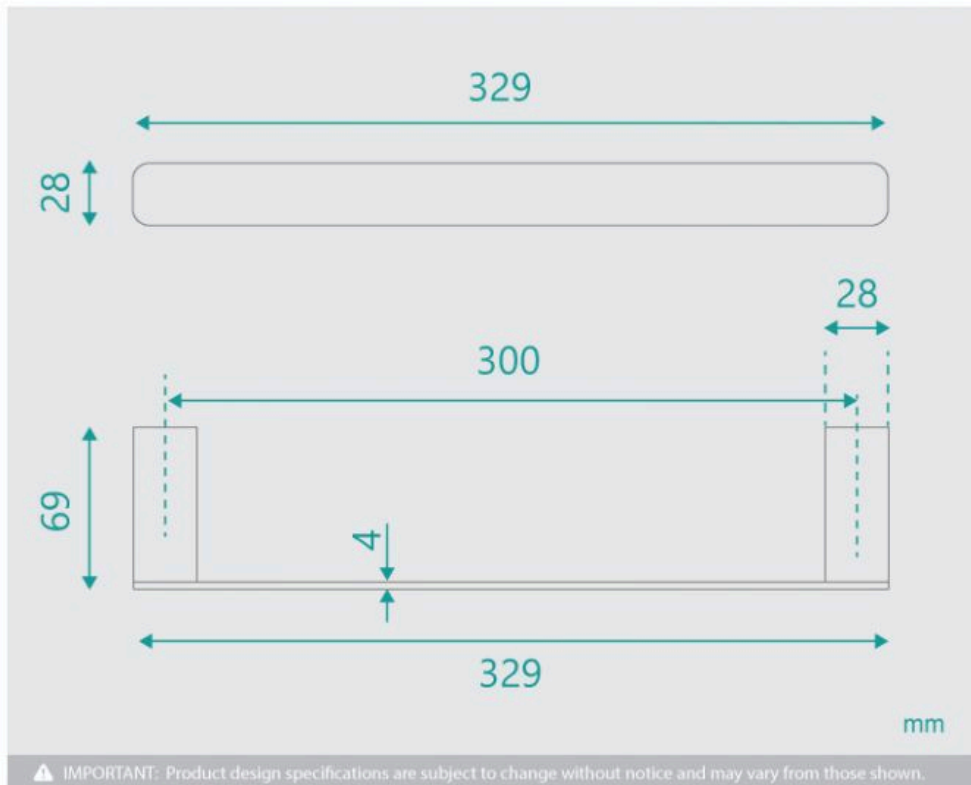

Sebastian Hand Towel Holder

| A-0099