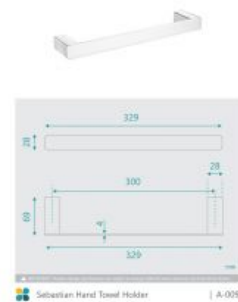

The Sebastian range of bathroom accessories is modern and very appealing.

Wall mount screws and brackets included.

View our complete range of bathroom accessories for a matching look in your home.