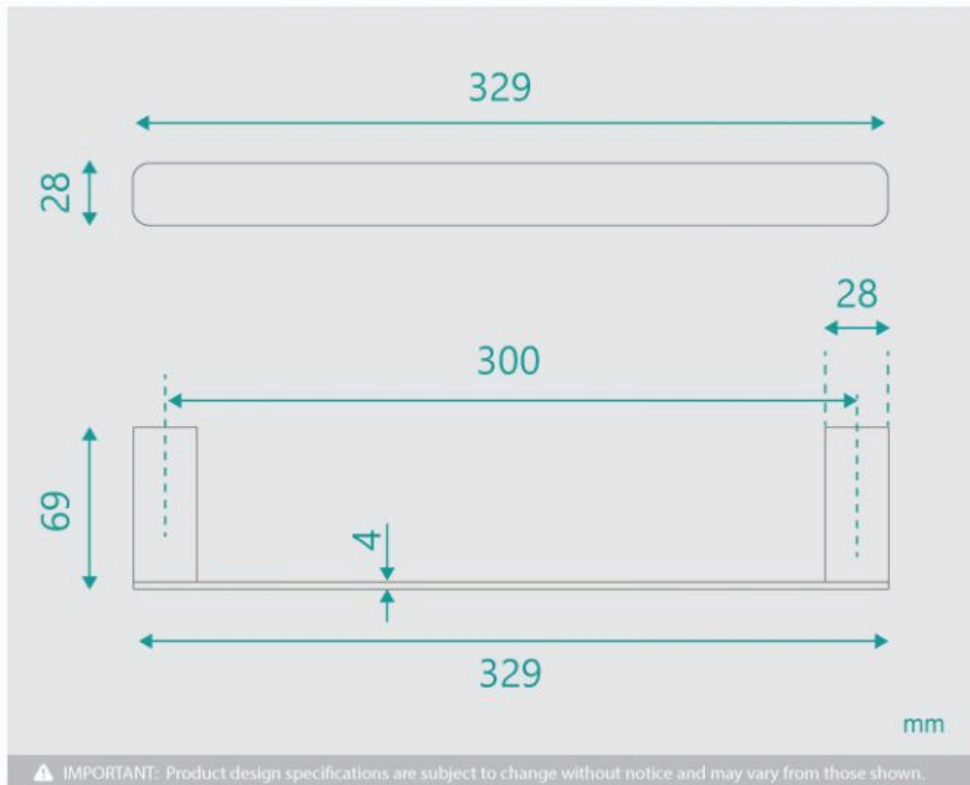

Sebastian Hand Towel Holder

| A-0099