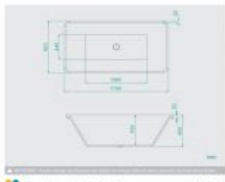

Sierra Drop-in Bathtubs 1700 | B-3415M