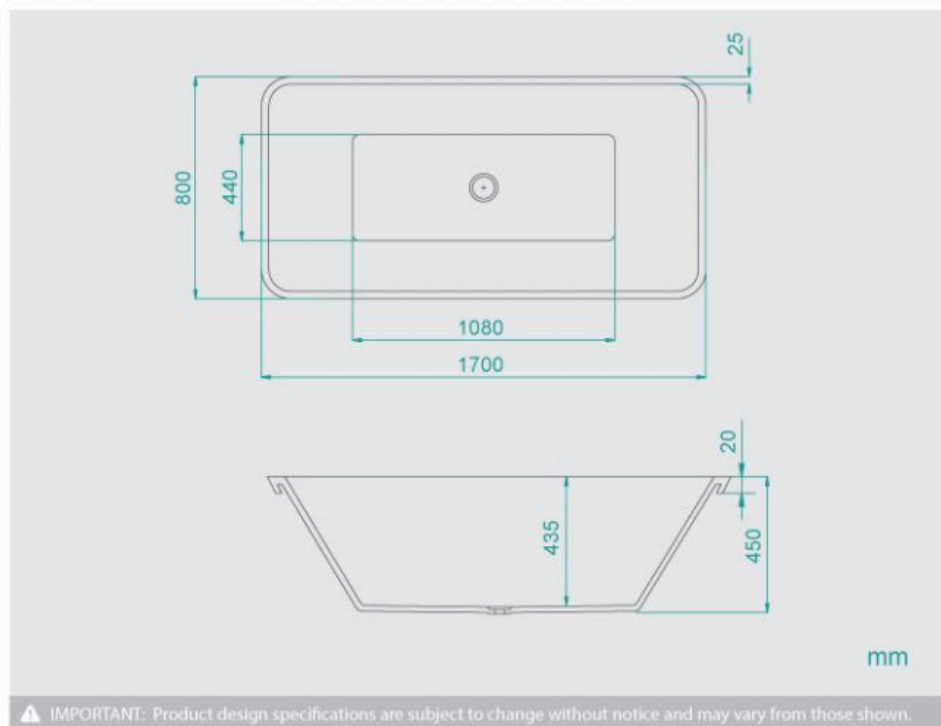

Sierra Drop-in Bathtubs 1700 | B-3415M

Siarra Drop-in Bathtub 1700

| B-3419N