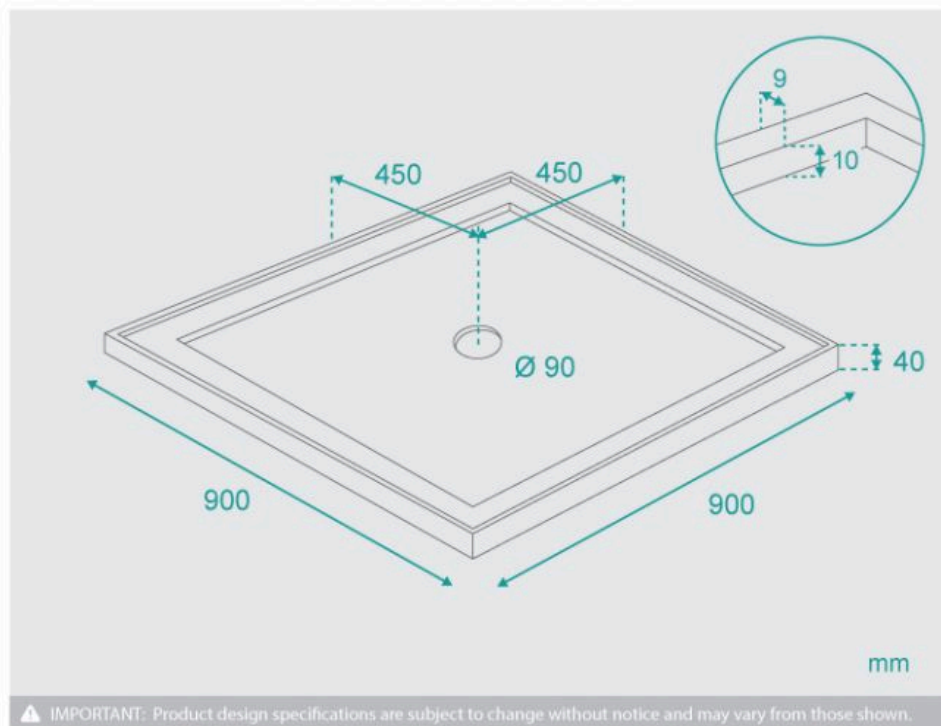

Marlow Shower Base 900mm Universal

SKU#: SB-1003

\$159.20

~~199~~

Base Size: 900x900x40mm

Configuration: Centre Outlet with 4 Sided Lip

Construction: Self-supporting SMC (Sheet Material Compound)

Finish: Gloss

Waste: Included

Warranty: 2 Year Product Warranty

This low profile shower base is ideal for any modern shower installation. With universal lip profile on 4 sides along with the centre waste makes this base easy to install. It is a practical and affordable option, it's simplistic styling will complement any bathroom decor. Constructed from SMC, these shower bases are resilient enough to endure the demands of everyday living.

Also available in various other configurations. To purchase a shower screen to fit this base, view our store.

⚠ IMPORTANT: Product design specifications are subject to change without notice and may vary from those shown.