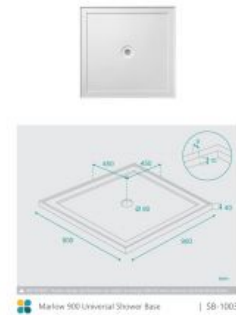

This low profile shower base is ideal for any modern shower installation. With universal lip profile on 4 sides along with the centre waste makes this base easy to install. It is a practical and affordable option, it's simplistic styling will complement any bathroom decor. Constructed from SMC, these shower bases are resilient enough to endure the demands of everyday living.

Also available in various other configurations. To purchase a shower screen to fit this base, view our store.